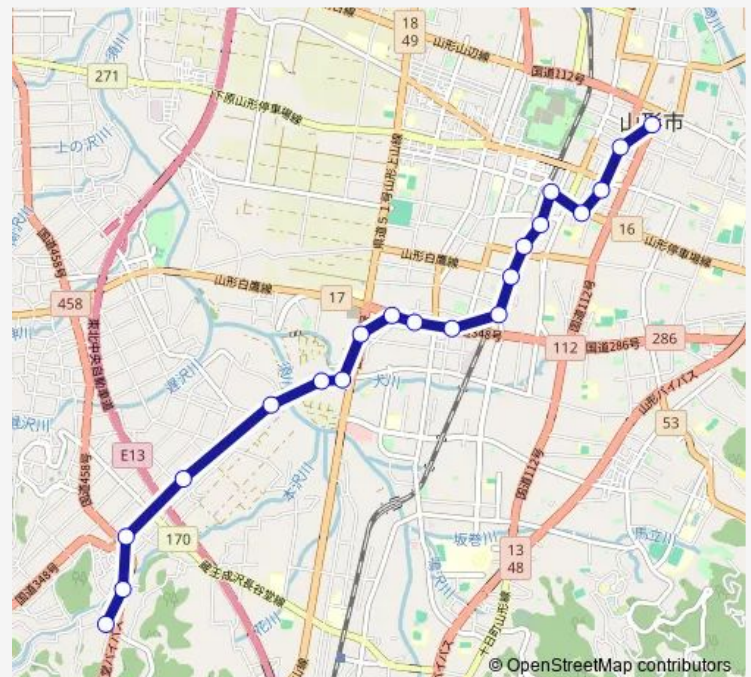

### Route schedule

山形市役所前 — 長谷堂南

Monday 11:35-18:25

Tuesday 11:35-18:25

Wednesday 11:35-18:25

Thursday 11:35-18:25

Friday 11:35-18:25

Saturday —

### Route info

Direction: 山形市役所前

Stops: 20

Trip Duration: 0 hour 26 min

■ S87 — 山形市役所〜長谷堂

S87 Bus time schedules and route maps are available in an offline PDF at [busmaps.com](https://busmaps.com). Use the [busmaps.com](https://busmaps.com) website to see live bus times, train schedule or subway schedule, and step-by-step directions for all public transit in Yamagata