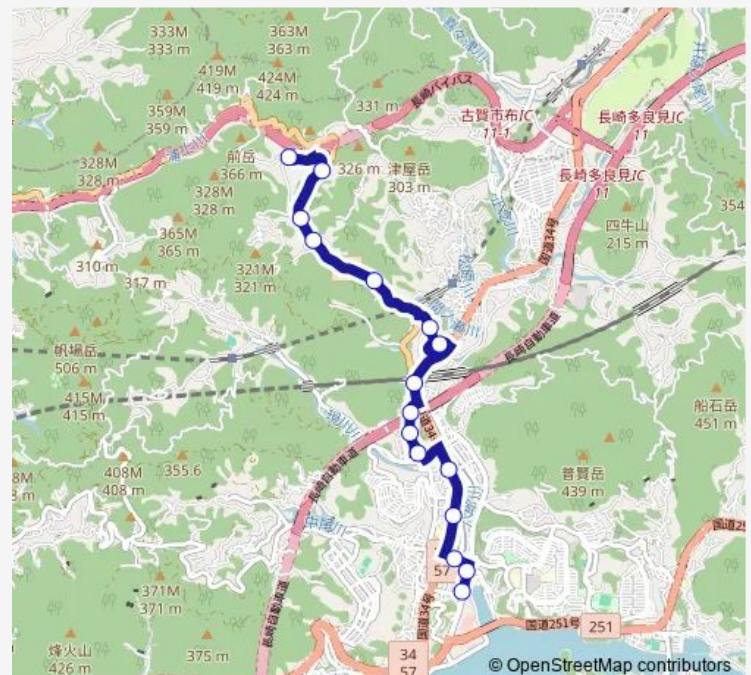

Wednesday —

Thursday —

Friday —

Saturday 12:12-16:22

Sunday 12:12-16:22

Route info

Direction: イオン東長崎店下り

Stops: 16

Trip Duration: 0 hour 20 min

■ 新田頭 — 新田頭矢上・東長崎営業所;鶴の尾団地

新田頭 Bus time schedules and route maps are available in an offline PDF at busmaps.com. Use the busmaps.com website to see live bus times, train schedule or subway schedule, and step-by-step directions for all public transit in Nagasaki