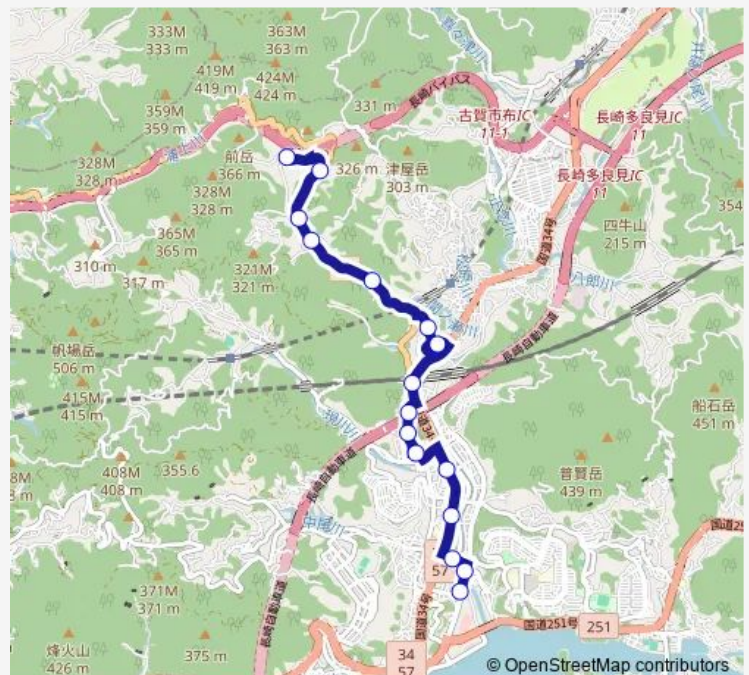

Wednesday 09:47-18:52

Thursday 09:47-18:52

Friday 09:47-18:52

Saturday 12:12-16:22

Sunday 12:12-16:22

Route info

Direction: イオン東長崎店下り

Stops: 16

Trip Duration: 0 hour 20 min

■ 新田頭 — 新田頭矢上・東長崎営業所;鶴の尾団地

新田頭 Bus time schedules and route maps are available in an offline PDF at busmaps.com. Use the busmaps.com website to see live bus times, train schedule or subway schedule, and step-by-step directions for all public transit in Nagasaki