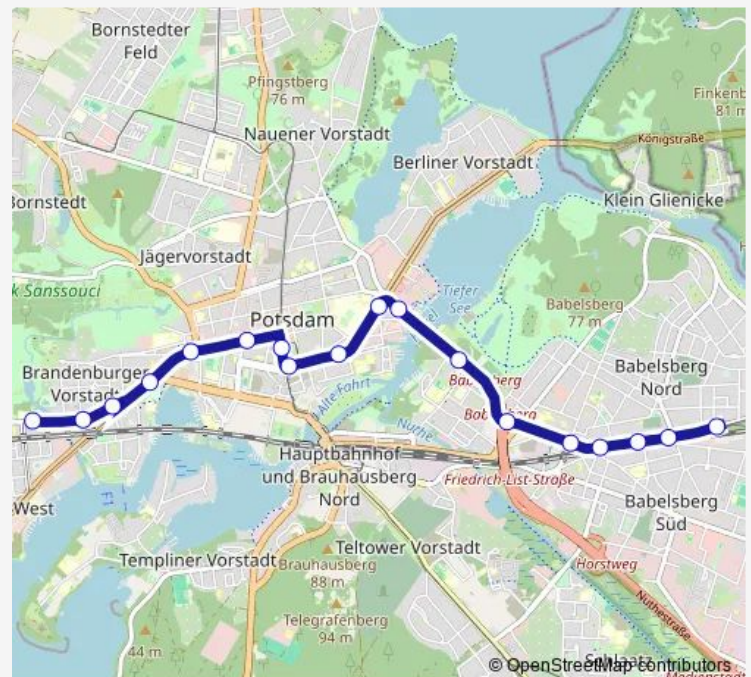

Friday 05:27-19:26

Saturday 05:27-19:26

Sunday 07:27-19:26

Route info

Direction: Potsdam, Schloss Charlottenhof

Stops: 20

Trip Duration: 0 hour 25 min

94

BusMaps

Direction

Potsdam, Pirschheide Bhf — Potsdam, Fontanestr.

22 stops

[Open route schedule](#)

Potsdam, Pirschheide Bhf

Potsdam, Luftschiffhafen

Potsdam, Im Bogen/Zeppelinstr.