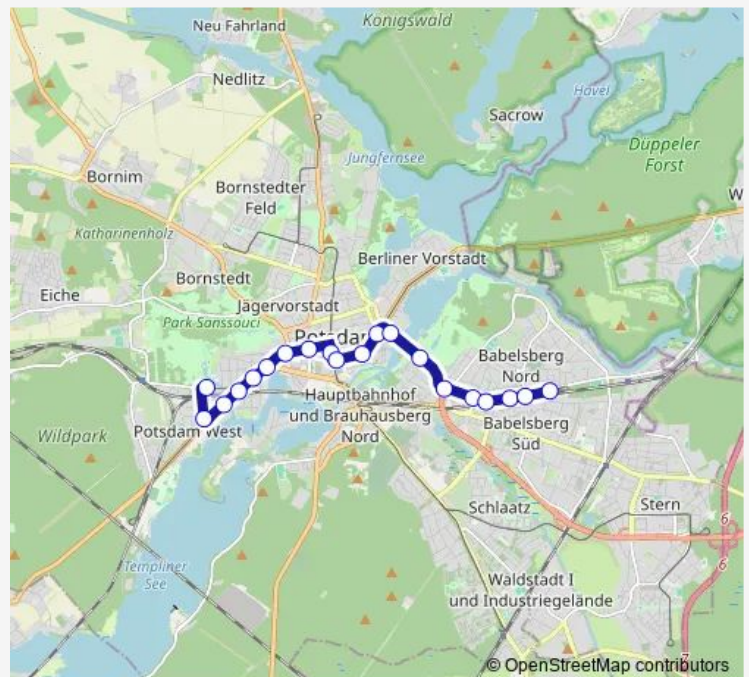

### Direction

undefined — undefined

0 stops

[Open route schedule](#)

### Route schedule

undefined — undefined

Monday 13:19

Tuesday 13:19

Wednesday 13:19

Thursday 13:19

Friday 13:19

Saturday —

### Route info

Direction:

Stops: 0

Trip Duration: — min