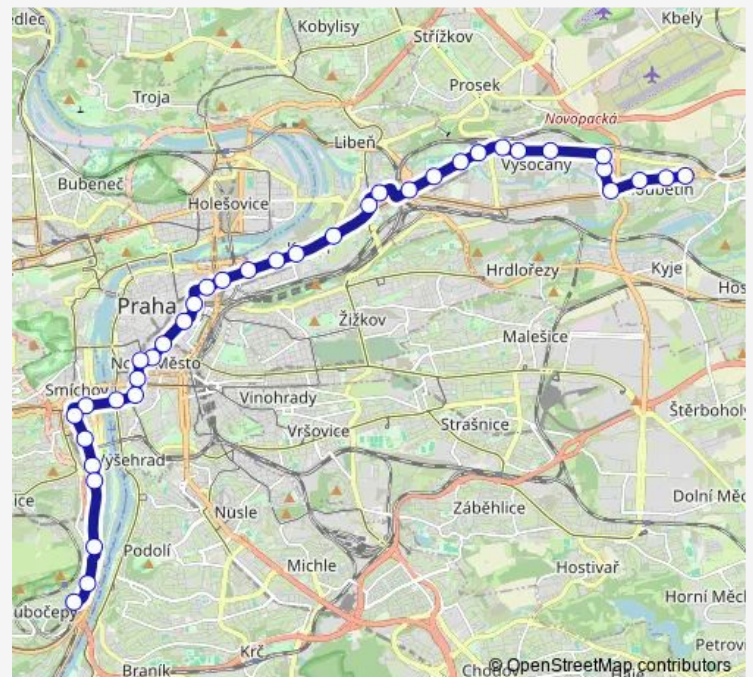

### Route schedule

Lehovec — Vozovna Žižkov

Monday	05:30
Tuesday	05:30
Wednesday	05:30
Thursday	05:30
Friday	05:30
Saturday	05:30
Sunday	05:30

### Route info

Direction: Lehovec

Stops: 18

Trip Duration: 0 hour 21 min

94 — Slivenec - Lehovec