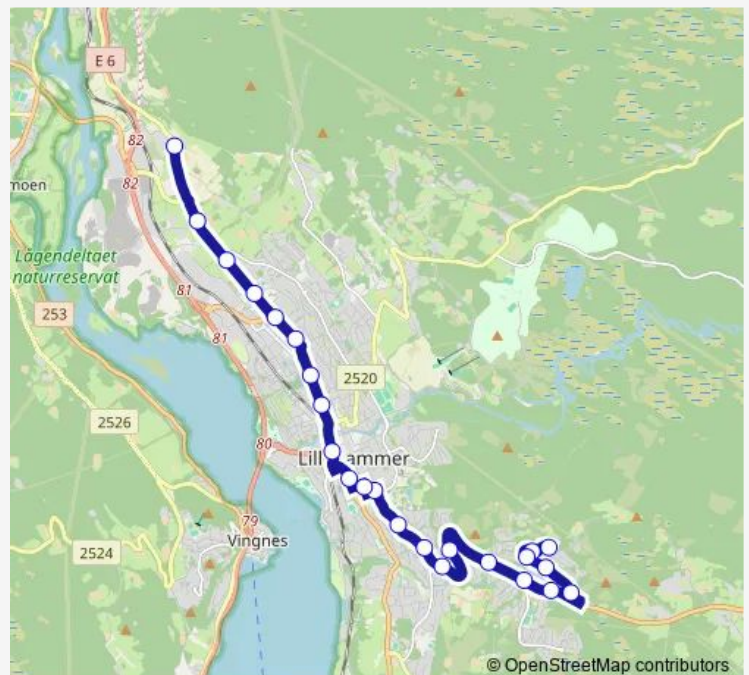

### Route schedule

Universitetet i Innlandet Storhove — Rødsildrevegen

Monday 06:27-23:10

Tuesday 06:27-23:10

Wednesday 06:27-23:10

Thursday 06:27-23:10

Friday 06:27-23:10

Saturday 08:10-22:57

### Route info

Direction: Universitetet i Innlandet Storhove

Stops: 22

Trip Duration: 0 hour 28 min

■ B4 — INN Storhove - Vårsetergrenda

BusMaps