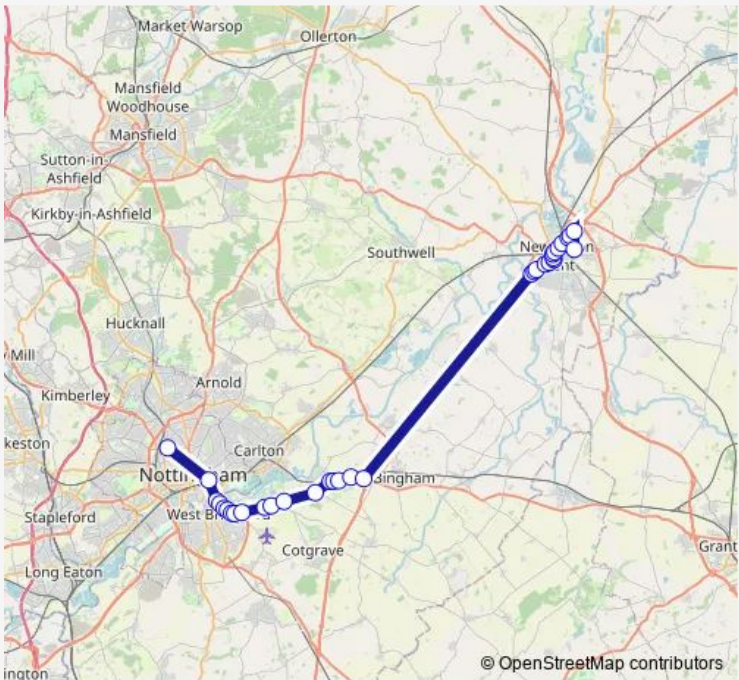

Bus B4 Nottingham - Bakkavor

[Go to website](#)

Direction
 ASDA — Everyday Champion Centre
 30 stops
[Open route schedule](#)

- ASDA
- Lower Eldon Street
- Trent Boulevard
- Trevelyan Road
- Mabel Grove
- Radcliffe Road
- Priory Road
- Radcliffe Road
- Gamston Lock
- Bassingfield Lane
- Service Station
- Holme House
- Cropwell Road
- Woodside Road
- Northfield Avenue
- Grantham Road
- Henson Lane
- Saxondale Island
- The Ivies
- The Maltsters
- Dorner Avenue

Route schedule
 ASDA — Everyday Champion Centre

Monday	04:45
Tuesday	04:45
Wednesday	04:45
Thursday	04:45
Friday	04:45
Saturday	04:45
Sunday	04:45

Route info
 Direction: ASDA
 Stops: 30
 Trip Duration: 1 hour 0 min

Lincoln Street

Everyday Champion Centre

Direction

Everyday Champion Centre — Selhurst Street

30 stops

[Open route schedule](#)

Everyday Champion Centre

Northern Road

Route info

Direction: Everyday Champion Centre

Stops: 30

Trip Duration: 1 hour 0 min

Mabel Grove

Trevelyan Road

Trent Boulevard

Lower Eldon Street