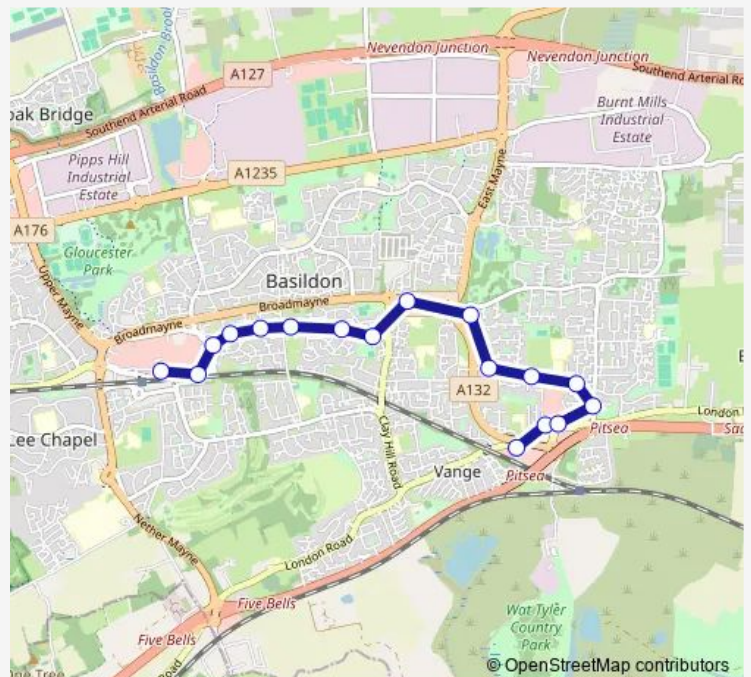

Bus B4 Basildon, Bus Station - Pitsea, Tesco Store

[Go to website](#)

Direction

Tesco Store — Bus Station

17 stops

[Open route schedule](#)

- Tesco Store
- Station Lane
- Broadway
- Howards Park
- Dover Way
- Chalvedon School
- Chevers Pawen
- Beambridge
- Barstable School
- Stacey's Corner
- Dengayne
- Napier Close
- Thistledown
- Thorington Cross
- Long Riding
- Asda Eastgate
- Bus Station

Route schedule

Tesco Store — Bus Station

Monday	05:28-23:35
Tuesday	05:28-23:35
Wednesday	05:28-23:35
Thursday	05:28-23:35
Friday	05:28-23:35
Saturday	06:30-23:35
Sunday	07:55-21:40

Route info

Direction: Tesco Store

Stops: 17

Trip Duration: 0 hour 21 min

■ B4 — Basildon, Bus Station - Pitsea, Tesco Store

Direction

Bus Station — Tesco Store

15 stops

[Open route schedule](#)

Bus Station

Monday 06:05-23:15

Tuesday 06:05-23:15

Wednesday 06:05-23:15

Thursday 06:05-23:15

Friday 06:05-23:15

Saturday 06:05-23:15

Sunday 08:30-21:20

Route info