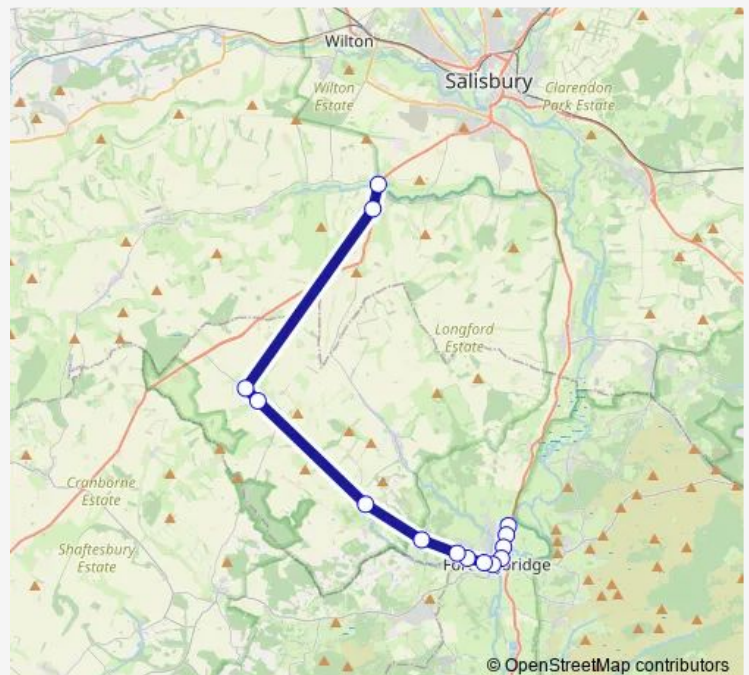

Thursday 15:08

Friday 15:08

Saturday —

Sunday —

Route info

Direction: Burgate Sch Grounds

Stops: 14

Trip Duration: 0 hour 35 min

■ B4 — Burgate School - Netherhampton

BusMaps

Direction

Fox and Goose — Burgate Sch Grounds

14 stops

[Open route schedule](#)

Fox and Goose

The Bungalows

Townsend Lane

Sillens Lane

High Street

Sandleheath Crossroads

Jubilee Road

Ashford Close

Normandy Way

Market Place

Wednesday 07:25

Thursday 07:25

Friday 07:25

Saturday —

Sunday —

Route info

Direction: Fox and Goose

Stops: 14