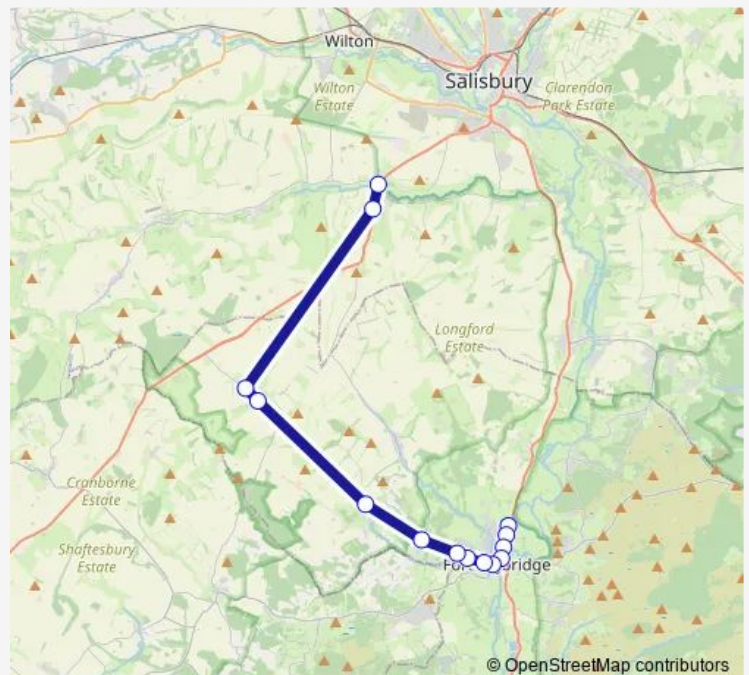

Wednesday 15:08

Thursday 15:08

Friday 15:08

Saturday —

Sunday —

Route info

Direction: Burgate Sch Grounds

Stops: 14

Trip Duration: 0 hour 35 min

■ B4 — Burgate School - Netherhampton

Direction

Fox and Goose — Burgate Sch Grounds

14 stops

[Open route schedule](#)

Fox and Goose

The Bungalows

Townsend Lane

Sillens Lane

High Street

Sandleheath Crossroads

Jubilee Road

Ashford Close

Normandy Way

Market Place

Wednesday 07:25

Thursday 07:25

Friday 07:25

Saturday —

Sunday —

Route info

Direction: Fox and Goose

Stops: 14