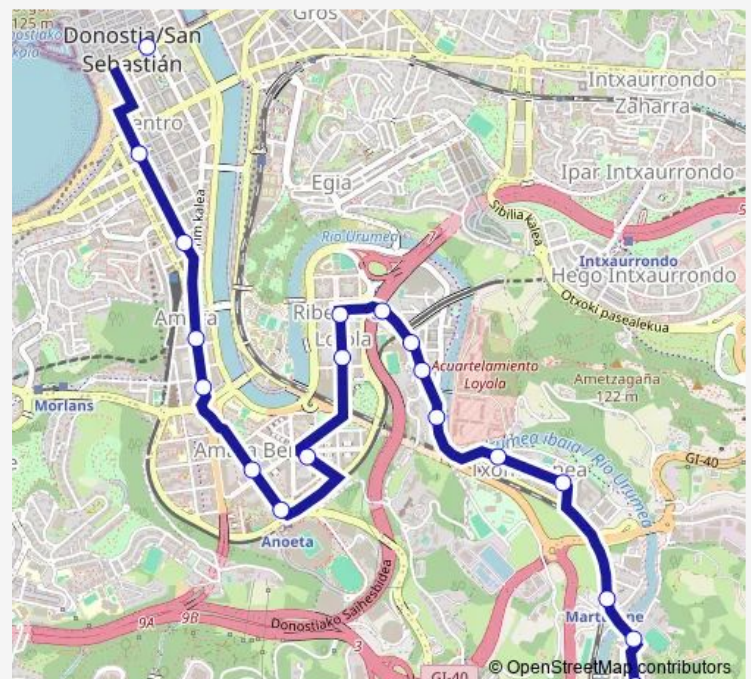

Friday —

Saturday 00:20-03:00

Sunday 00:20-05:00

Route info

Direction: Boulevard 9

Stops: 20

Trip Duration: 0 hour 24 min

B4 — Amara-Riberas-Martutene