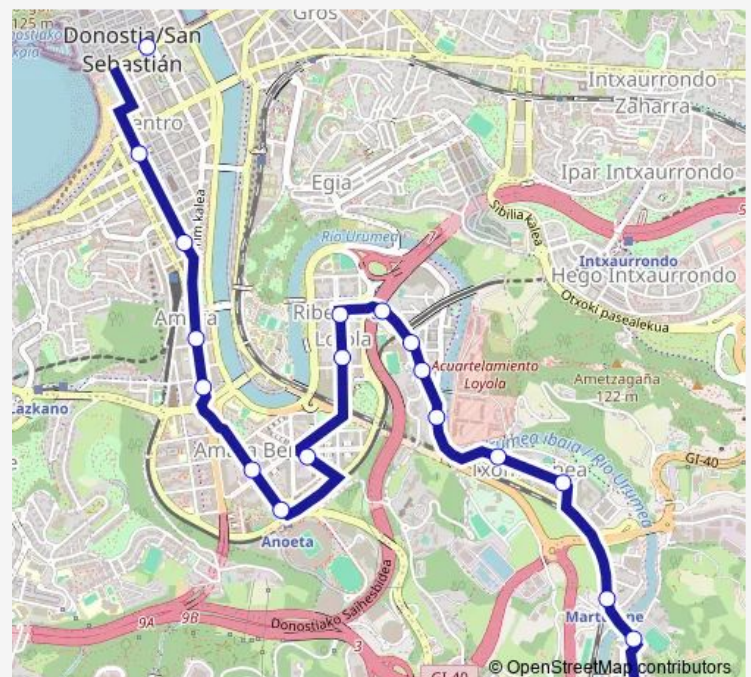

Friday —

Saturday 00:20-03:00

Sunday 00:20-04:00

Route info

Direction: Boulevard 9

Stops: 20

Trip Duration: 0 hour 24 min

B4 — Amara-Riberas-Martutene