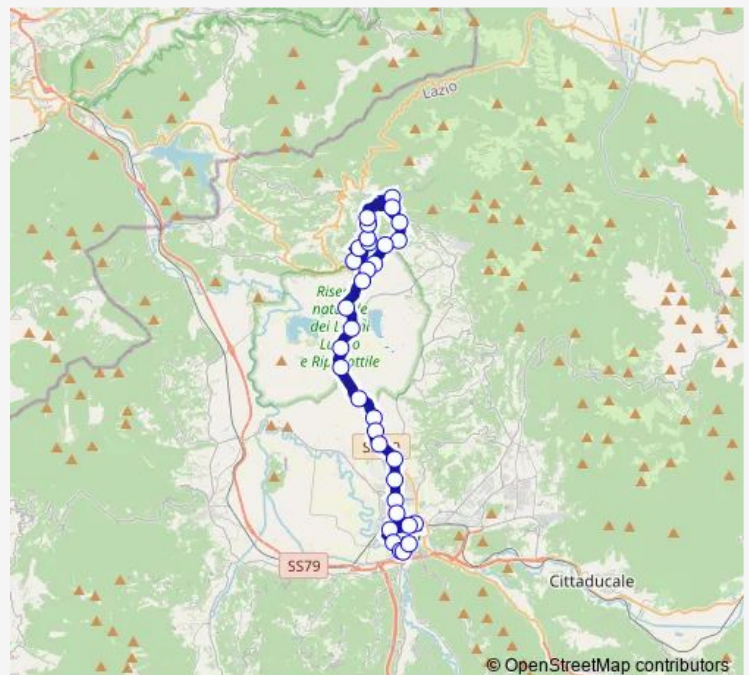

Saturday —

Sunday —

Route info

Direction: Rivodutri | Pretaro # f9146

Stops: 33

Trip Duration: 0 hour 46 min

Pretaro - Rieti # Ri464d

BusMaps