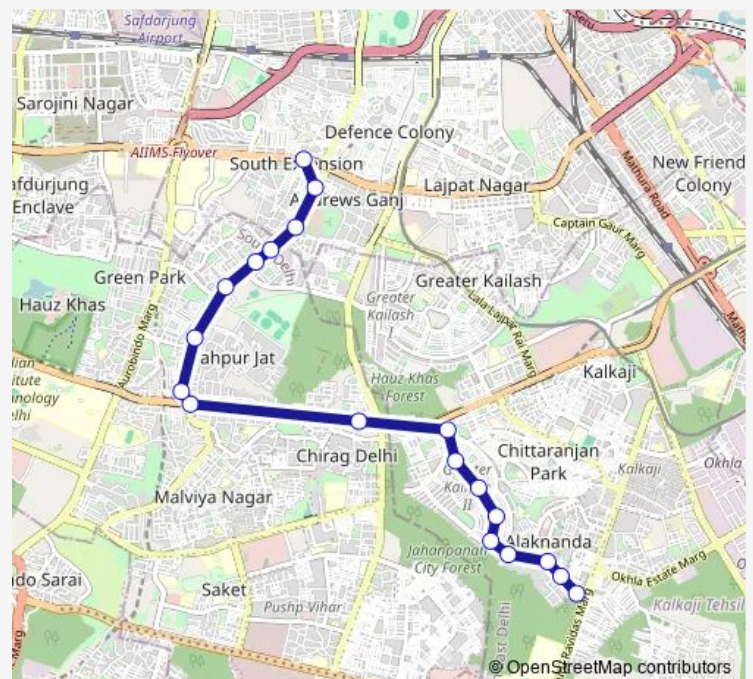

South Extension

Route schedule

Tara Apartments Terminal — South Extension

Monday 07:14-22:18

Tuesday 07:14-22:18

Wednesday 07:14-22:18

Thursday 07:14-22:18

Friday 07:14-22:18

Saturday 07:14-22:18

Sunday 07:14-22:18

Route info

Direction: Tara Apartments Terminal

Stops: 19

Trip Duration: 0 hour 35 min

540acldown

BusMaps