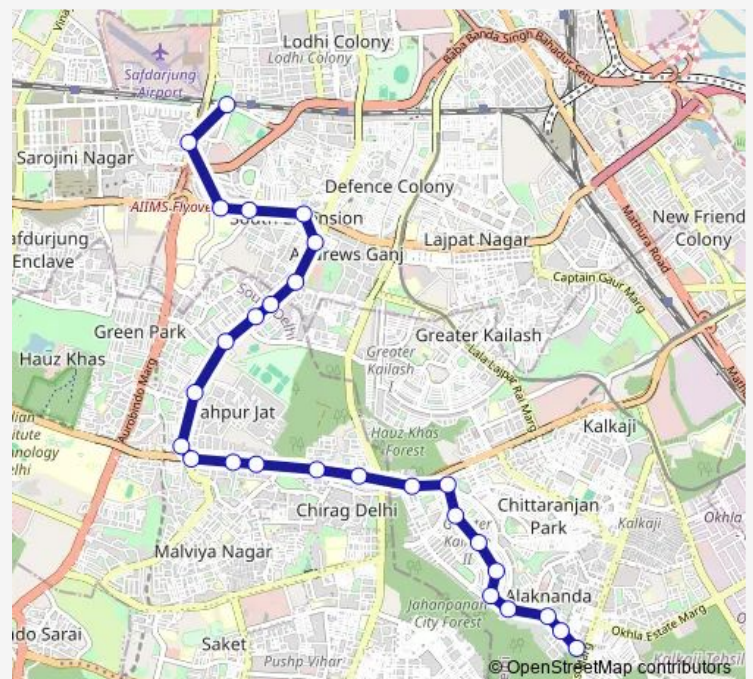

Kamla Nehru College/Niti Bag

Uday Park

Ayurvigyan Nagar

Route schedule

Tara Apartments Terminal — Safdurjung Terminal

Monday 07:00-22:00

Tuesday 07:00-22:00

Wednesday 07:00-22:00

Thursday 07:00-22:00

Friday 07:00-22:00

Saturday 07:00-22:00

Sunday 07:00-22:00

Route info

Direction: Tara Apartments Terminal

Stops: 27

Trip Duration: 0 hour 45 min

540acldown

BusMaps

Andrews Ganj Shiv Mandir / Ansal Plaza

South Extension

South Extn Kotla Petrol Pump

Aiims

Kidwai Nagar

Safdurjung Terminal