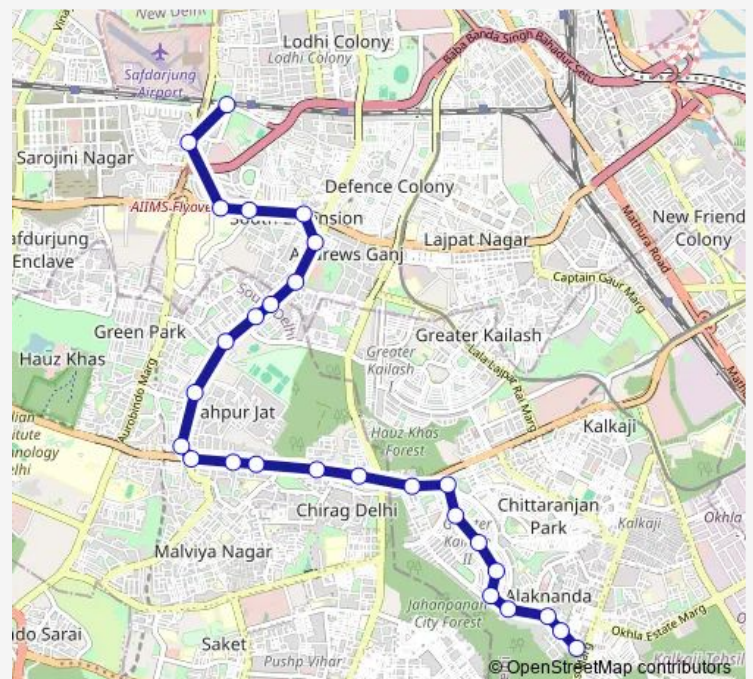

Kamla Nehru College/Niti Bag

Uday Park

Ayurvigyan Nagar

Route schedule

Tara Apartments Terminal — Safdurjung Terminal

Monday 07:00-22:00

Tuesday 07:00-22:00

Wednesday 07:00-22:00

Thursday 07:00-22:00

Friday 07:00-22:00

Saturday 07:00-22:00

Sunday 07:00-22:00

Route info

Direction: Tara Apartments Terminal

Stops: 27

Trip Duration: 0 hour 45 min

540acldown

BusMaps

Andrews Ganj Shiv Mandir / Ansal Plaza

South Extension

South Extn Kotla Petrol Pump

Aiims

Kidwai Nagar

Safdurjung Terminal