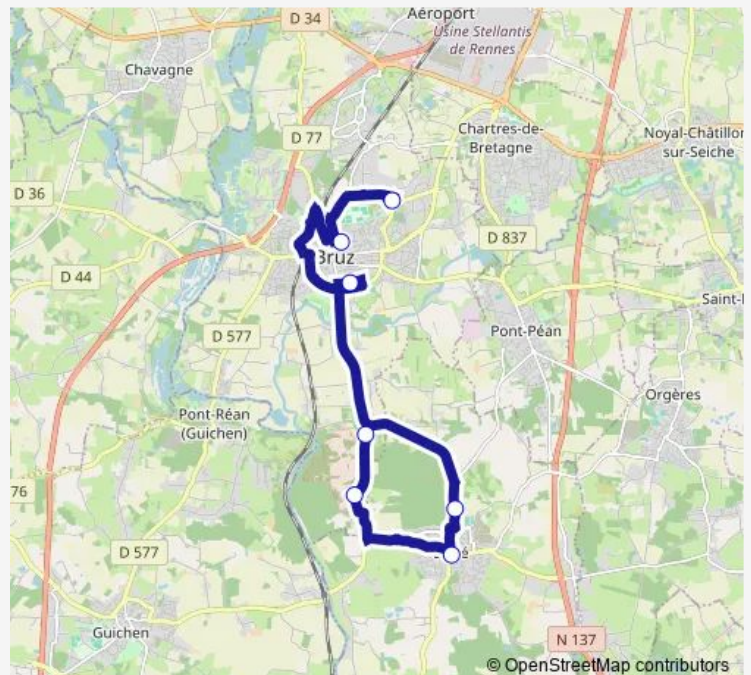

Brossolette

Aire du 8 Mai

Anita Conti

Route schedule

Roche Marguerite — Anita Conti

Monday 07:38

Tuesday 07:38

Wednesday 07:38

Thursday 07:38

Friday 07:38

Saturday —

Sunday —

Route info

Direction: Roche Marguerite

Stops: 7

Trip Duration: 0 hour 37 min

■ Ts12 — Bruz (Aire du 8 Mai) <> Laillé (Laillé Eglise)

Direction

Anita Conti — Le Nid

7 stops

[Open route schedule](#)

Anita Conti

Aire du 8 Mai

Brossolette

Direction: Anita Conti

Stops: 7

Trip Duration: 0 hour 24 min

Ts12 Bus time schedules and route maps are available in an offline PDF at busmaps.com. Use the busmaps.com website to see live bus times, train schedule or subway schedule, and step-by-step directions for all public transit in Rennes