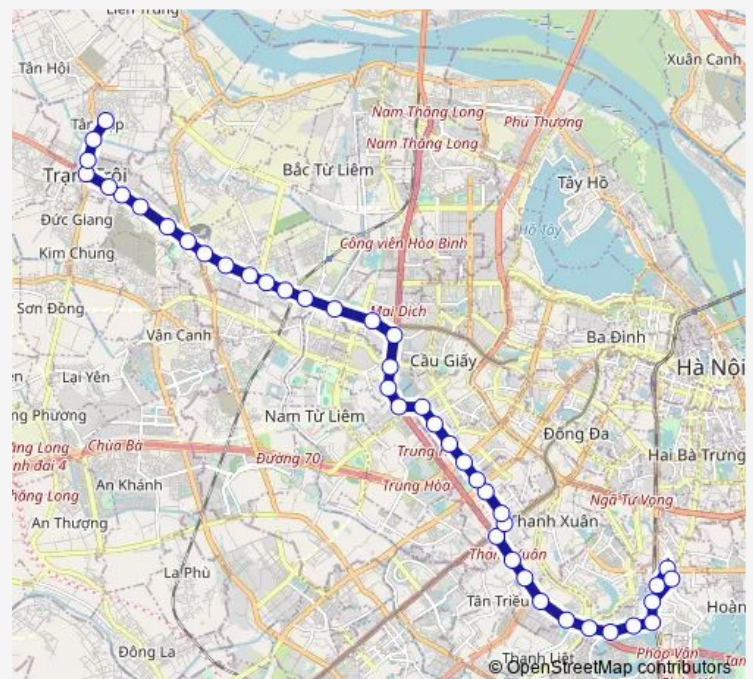

STOP_85_2_S21

STOP_85_2_S22

Stop_29_1_S21

Route schedule

Stop_06b_2_S27 — Stop_29_1_S42

Monday 06:30-19:44

Tuesday 06:30-19:44

Wednesday 06:30-19:44

Thursday 06:30-19:44

Friday 06:30-19:44

Saturday 06:30-19:44

Sunday 06:30-19:44

Route info

Direction: Stop_06b_2_S27

Stops: 42

Trip Duration: 1 hour 21 min

Route_29_1

STOP_60A_1_S27

STOP_60A_1_S28

Stop_103_2_S78

STOP_60A_1_S30

Stop_20a_1_S8

Stop_20b_1_S10

Stop_20a_1_S10