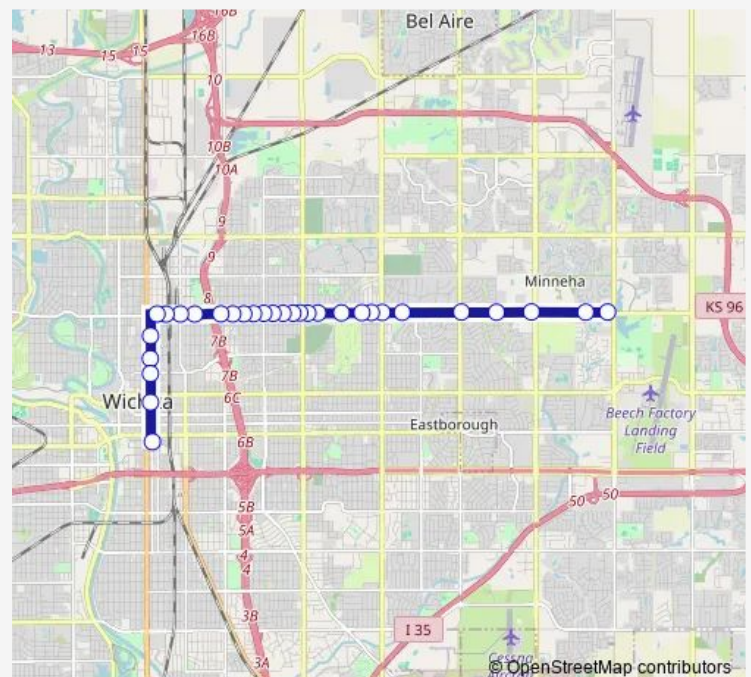

13th St and Chautauqua Ob

Route schedule

Transit Operations Center — 13th St and Webb Ib

Monday 05:20-05:48

Tuesday 05:20-05:48

Wednesday 05:20-05:48

Thursday 05:20-05:48

Friday 05:20-05:48

Saturday 06:15

Sunday —

Route info

Direction: Transit Operations Center

Stops: 38

Trip Duration: 0 hour 28 min

Route27: N Bdwy- — Route27: N Bdwy-E13th-Waterfront

13th St and Hillside Ob

13th St and Holyoke Ob

13th St and Vassar Ob

13th St and Roosevelt Ob

13th St and Crestway Ob

13th St and Pershing Ob

13th St and Oliver Ob

13th St and Williamsburg Ob

13th St and Woodlawn Ob

Direction

Transit Center — 13th St and Webb Ib

38 stops

[Open route schedule](#)

Transit Center

Douglas and Topeka Nw

Broadway and 2nd St Ob

Broadway and Central Ob