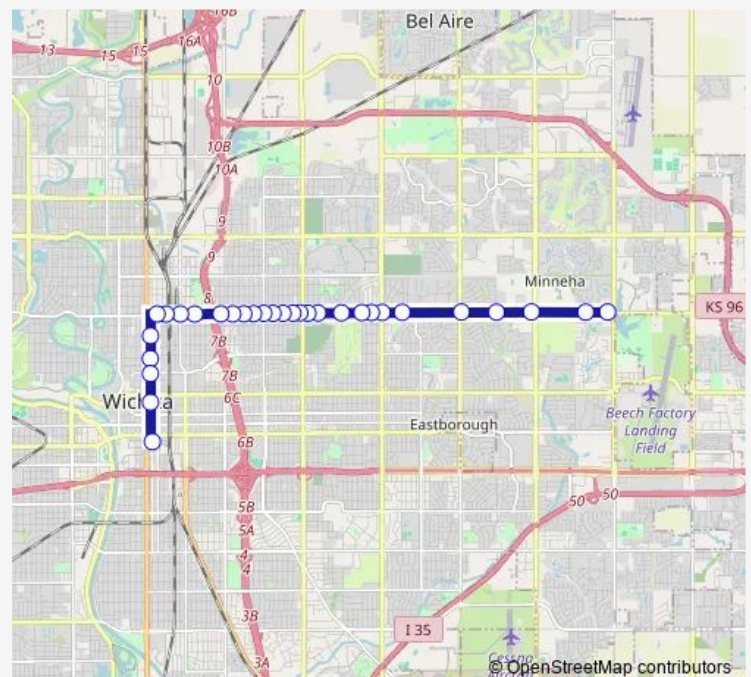

13th St and Green Ob

13th St and Volutsia Ob

13th St and Chautauqua Ob

Route schedule

Transit Operations Center — 13th St and Webb Ib

Monday 05:20-05:48

Tuesday 05:20-05:48

Wednesday 05:20-05:48

Thursday 05:20-05:48

Friday 05:20-05:48

Saturday 06:15

Sunday —

Route info

Direction: Transit Operations Center

Stops: 38

Trip Duration: 0 hour 28 min

Route27: N Bdwy- — Route27: N Bdwy-E13th-Waterfront

13th St and Hillside Ob

13th St and Holyoke Ob

13th St and Vassar Ob

13th St and Roosevelt Ob

13th St and Crestway Ob

13th St and Pershing Ob

13th St and Oliver Ob

Caro Development

13th St and Webb Ib

Direction

Transit Center — 13th St and Webb Ib

38 stops

[Open route schedule](#)

Transit Center

Douglas and Topeka Nw