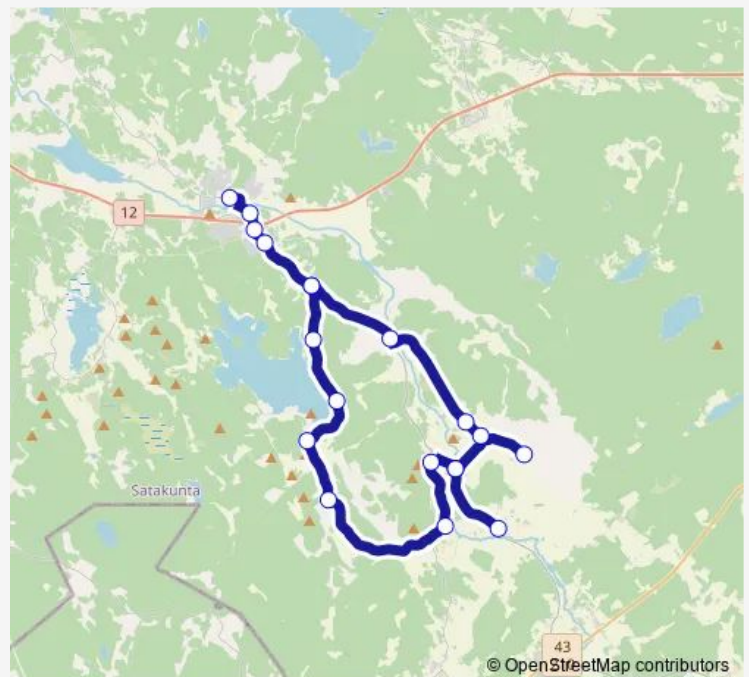

**Route info**

Direction: Pihlajamäenkuja I

Stops: 19

Trip Duration: 0 hour 40 min

■ Lappi - Ruona - Kodiksami

**BusMaps**

Bus time schedules and route maps are available in an offline PDF at [busmaps.com](https://busmaps.com). Use the [busmaps.com](https://busmaps.com) website to see live bus times, train schedule or subway schedule, and step-by-step directions for all public transit in Lappi