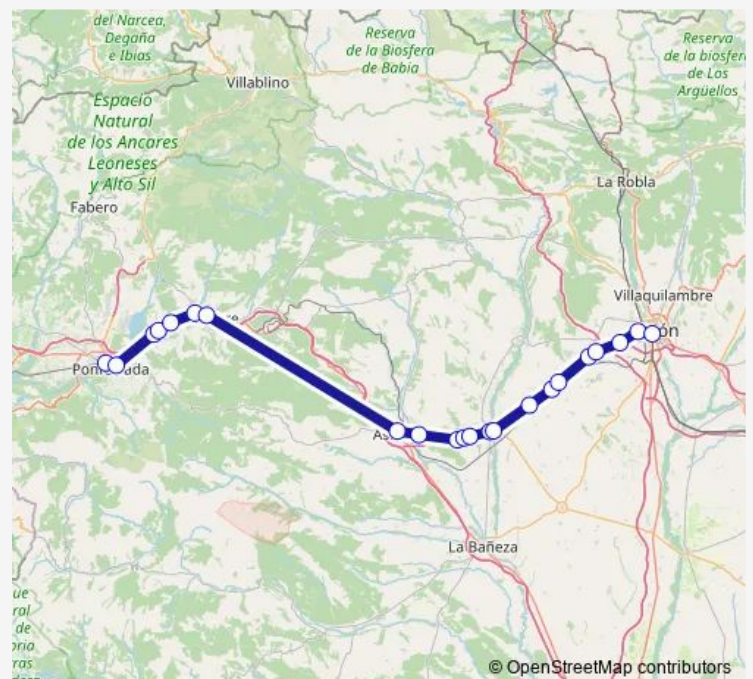

### Route schedule

Ponferrada — Leon

Monday 10:30-16:30

Tuesday 10:30-16:30

Wednesday 10:30-16:30

Thursday 10:30-16:30

Friday 10:30-16:30

Saturday 18:30

### Route info

Direction: Ponferrada

Stops: 22

Trip Duration: 1 hour 50 min