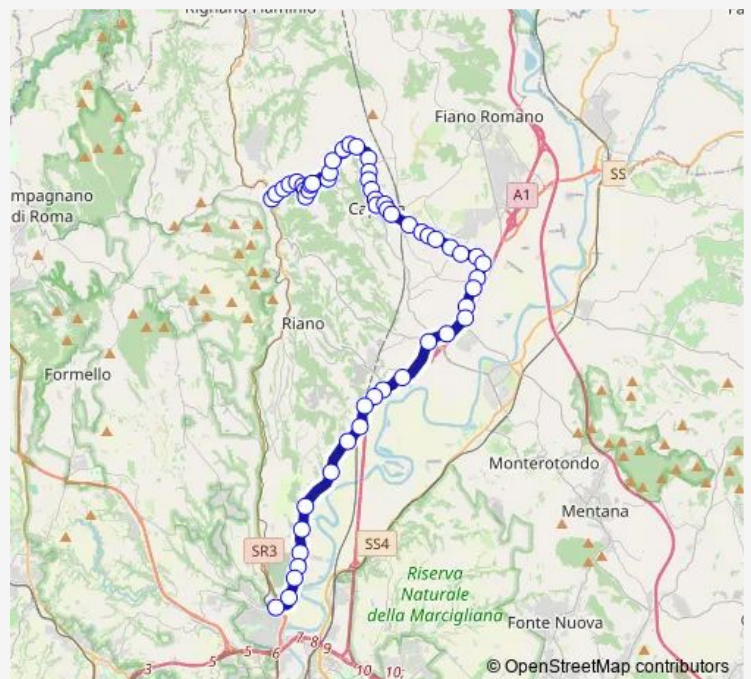

Monday 06:10-18:30

Tuesday 06:10-18:30

Wednesday 06:10-18:30

Thursday 06:10-18:30

Friday 06:10-18:30

Saturday 06:10-18:30

Sunday —

**Route info**

Direction: Morlupo | Stazione # f2252

Stops: 54

Trip Duration: 1 hour 0 min

Morlupo - Prima Porta # Aa009a

Capena | Via Morlupo Via Buozzi # f11292

Capena | Piazza Libertà # f11293

Capena | Via Provinciale Via Piane # f11294