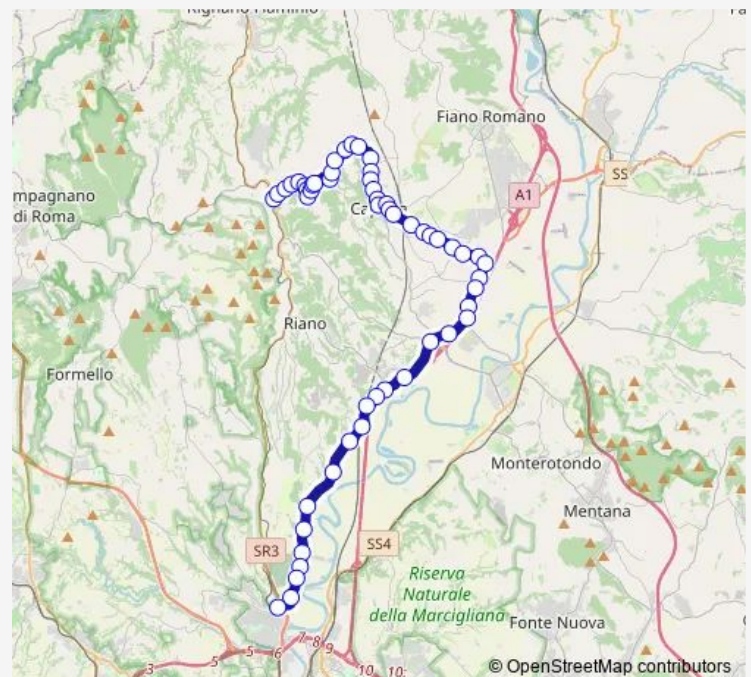

Monday 06:10-18:30

Tuesday 06:10-18:30

Wednesday 06:10-18:30

Thursday 06:10-18:30

Friday 06:10-18:30

Saturday 06:10-18:30

Sunday —

Route info

Direction: Morlupo | Stazione # f2252

Stops: 54

Trip Duration: 0 hour 50 min

Morlupo - Prima Porta # Aa009a

Capena | Via Morlupo Via Buozzi # f11292

Capena | Piazza Libertà # f11293

Capena | Via Provinciale Via Piane # f11294