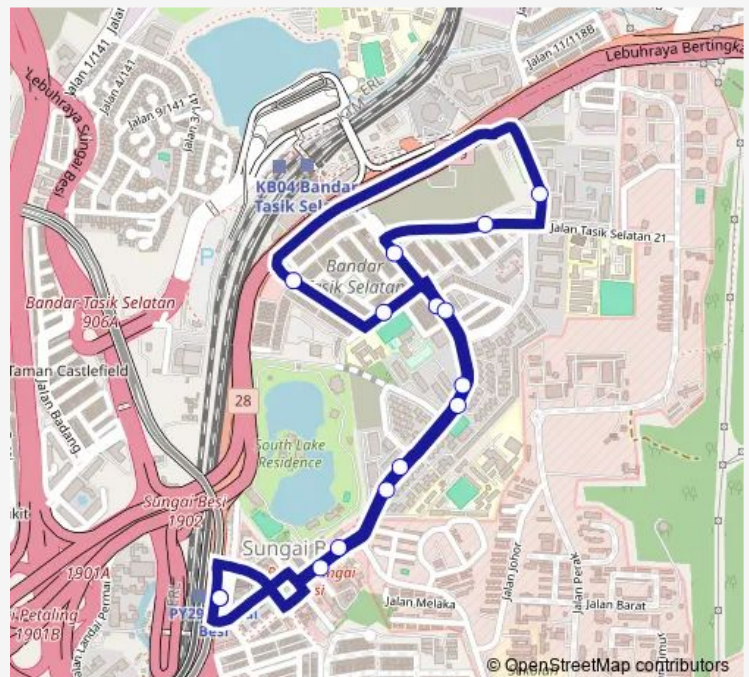

Bus T560

[Go to website](#)

Direction

MRT Sungai Besi Pintu A — MRT Sungai Besi Pintu A

15 stops

[Open route schedule](#)

MRT Sungai Besi Pintu A

S.R.A AL-Syakirin (Opp)

Komersial Desa Tasik (Selatan)

Perumahan Pdrm Desa Tasik (Pintu 2)

Perumahan Pdrm Desa Tasik (Pintu 1)

Bomba SG. Besi

MRT Sungai Besi Pintu A

Route schedule

MRT Sungai Besi Pintu A — MRT Sungai Besi Pintu A

Monday 06:00-23:30

Tuesday 06:00-23:30

Wednesday 06:00-23:30

Thursday 06:00-23:30

Friday 06:00-23:30

Saturday 06:00-23:30

Sunday 06:00-23:30

Route info

Direction: MRT Sungai Besi Pintu A

Stops: 15

Trip Duration: 0 hour 20 min

T560

T560 Bus time schedules and route maps are available in an offline PDF at busmaps.com. Use the busmaps.com website to see live bus times, train schedule or subway schedule, and step-by-step directions for all public transit in Kuala Lumpur