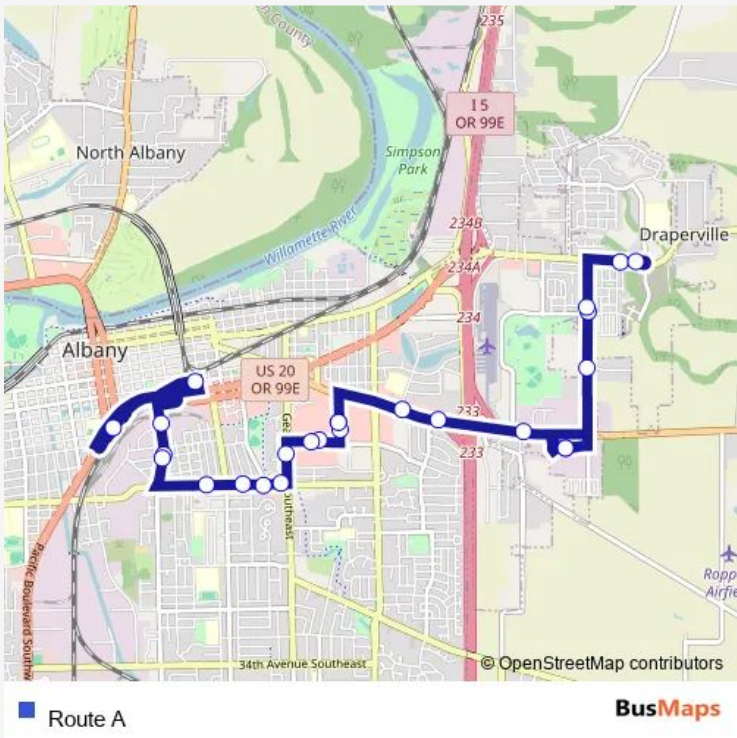

Bus Route A

[Go to website](#)

Direction
 Clay at Heritage Mall — Clay at Heritage Mall
 25 stops
[Open route schedule](#)

- Clay at Heritage Mall
- 14th at Heritage Mall
- Geary & 15th
- Queen & Geary
- Queen & Main
- Queen & Powell
- Marion St & 14th Ave (Nb)
- Jackson & 11th
- 7th & Madison
- Albany Amtrak Station
- Marian St & 14th Ave (Sb)
- Queen Ave & Oak St
- 14th & Heritage Mall
- Clay at Medicap Pharmacy
- Walmart on Maple Leaf
- Goldfish Farm Rd & Dogwood Ave
- Knox Butte Rd & Bride Springs St
- Timber Ridge
- Goldfish Farm Rd & Azalea St
- Goldfish Farm Rd & Christopher Ave
- Walmart on Maple Leaf

Route schedule
 Clay at Heritage Mall — Clay at Heritage Mall

Monday	06:27-17:27
Tuesday	06:27-17:27
Wednesday	06:27-17:27
Thursday	06:27-17:27
Friday	06:27-17:27
Saturday	—
Sunday	—

Route info
 Direction: Clay at Heritage Mall
 Stops: 25
 Trip Duration: 0 hour 55 min

Santiam Hwy & Commercial Way

Santiam Hwy & Airport Rd

Santiam Hwy & Bain

Clay at Heritage Mall

Route A Bus time schedules and route maps are available in an offline PDF at busmaps.com. Use the busmaps.com website to see live bus times, train schedule or subway schedule, and step-by-step directions for all public transit in Albany

The schedule is provided in the local timezone. Times with "(+1)" indicate departures on the next day.

PDF file created on 2025-01-31

2024 BusMaps.com - All Rights Reserved