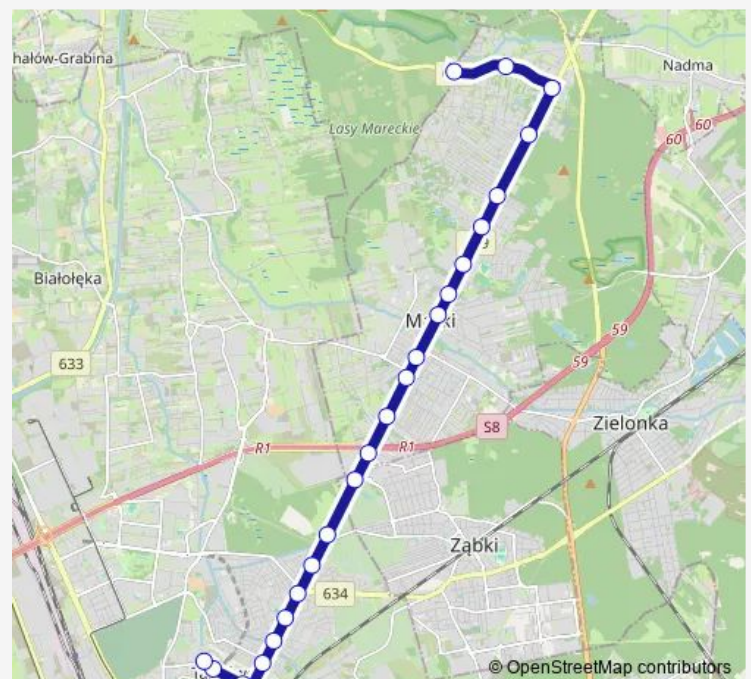

Marki Graniczna 02

### Route schedule

Metro Trocka 09 — Marki Czarna Struga 01

Monday 04:08-23:20

Tuesday 04:08-23:20

Wednesday 04:08-23:20

Thursday 04:08-23:20

Friday 04:08-23:20

Saturday 04:08-23:20

### Route info

Direction: Metro Trocka 09

Stops: 25

Trip Duration: 0 hour 36 min

Marki Wenecka 02

Marki Struga 04

Marki Legionowa 02

Marki Czarna Struga 01