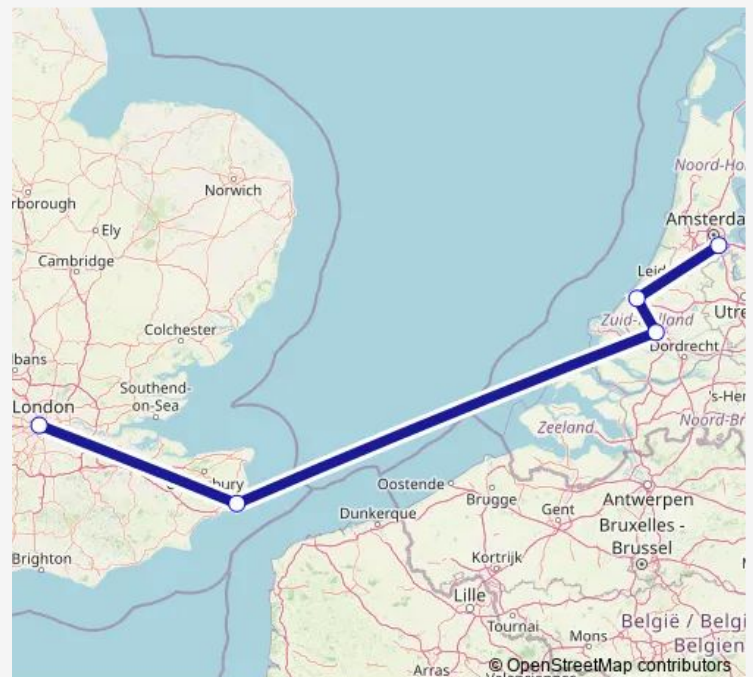

### Direction

Amsterdam, Duivendrecht — London

5 stops

[Open route schedule](#)

Amsterdam, Duivendrecht

Den Haag

Rotterdam

Dover

London

### Route schedule

Amsterdam, Duivendrecht — London

Monday	—
Tuesday	—
Wednesday	—
Thursday	—
Friday	—
Saturday	18:00
Sunday	—

### Route info

Direction: Amsterdam, Duivendrecht

Stops: 5

Trip Duration: 12 hour 0 min

140 — 140 : Amsterdam - London 143

140 Bus time schedules and route maps are available in an offline PDF at [busmaps.com](https://busmaps.com). Use the [busmaps.com](https://busmaps.com) website to see live bus times, train schedule or subway schedule, and step-by-step directions for all public transit in London