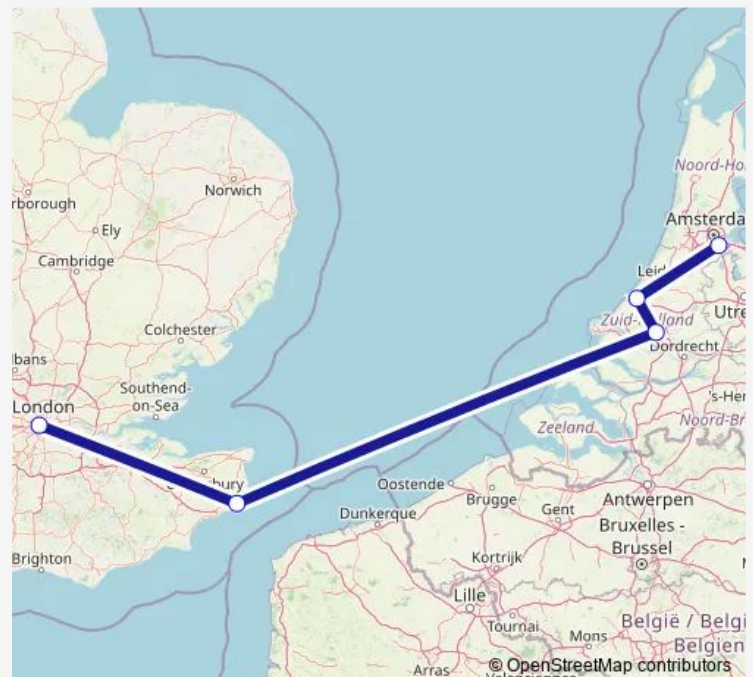

### Direction

Amsterdam, Duivendrecht — London

5 stops

[Open route schedule](#)

Amsterdam, Duivendrecht

Den Haag

Rotterdam

Dover

London

### Route schedule

Amsterdam, Duivendrecht — London

Monday	—
Tuesday	—
Wednesday	—
Thursday	—
Friday	—
Saturday	18:00
Sunday	—

### Route info

Direction: Amsterdam, Duivendrecht

Stops: 5

Trip Duration: 12 hour 0 min

■ 140 — 140 : Amsterdam - London 143

140 Bus time schedules and route maps are available in an offline PDF at [busmaps.com](https://busmaps.com). Use the [busmaps.com](https://busmaps.com) website to see live bus times, train schedule or subway schedule, and step-by-step directions for all public transit in London