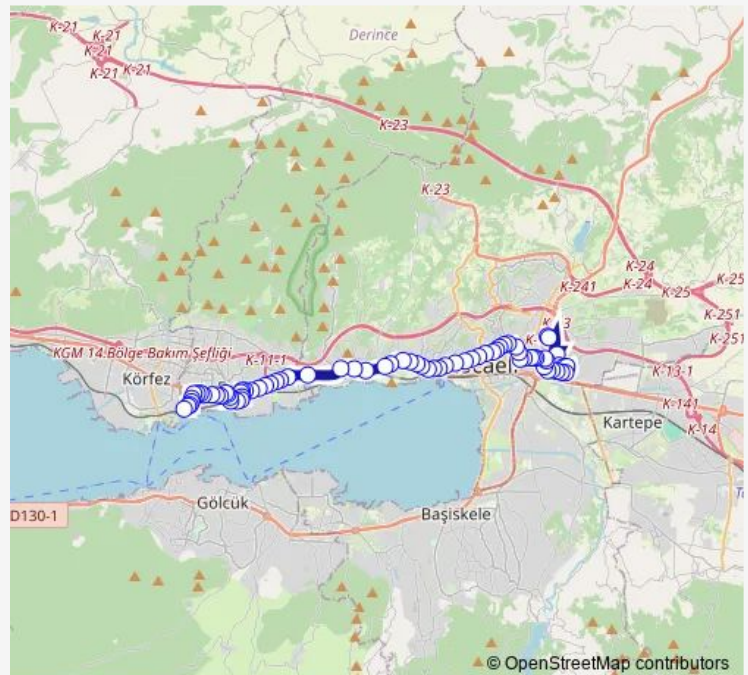

Thursday 08:28-09:28

Friday 08:28-09:28

Saturday —

Sunday —

Route info

Direction: Doğu Terminali Çıkış

Stops: 74

Trip Duration: 0 hour 43 min