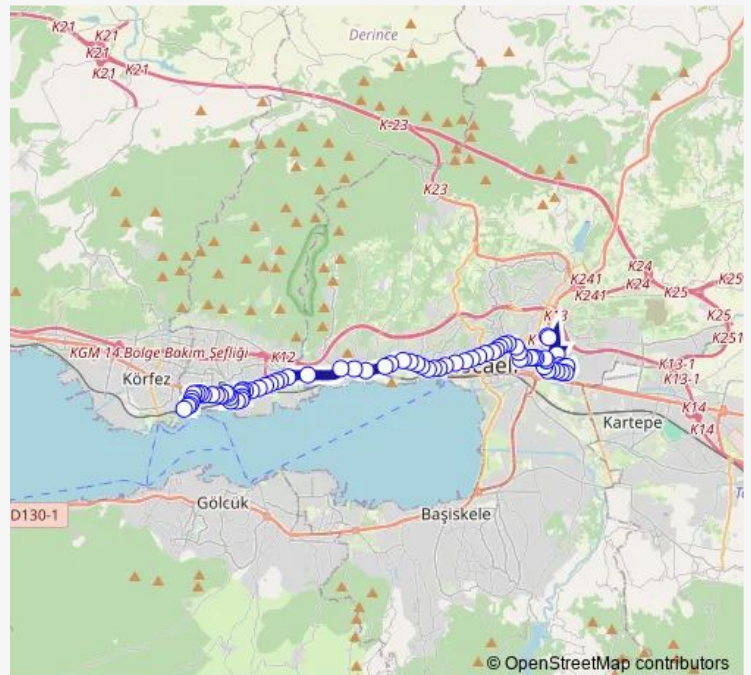

Thursday 08:28-09:28

Friday 08:28-09:28

Saturday —

Sunday —

Route info

Direction: Doğu Terminali Çıkış

Stops: 74

Trip Duration: 0 hour 43 min