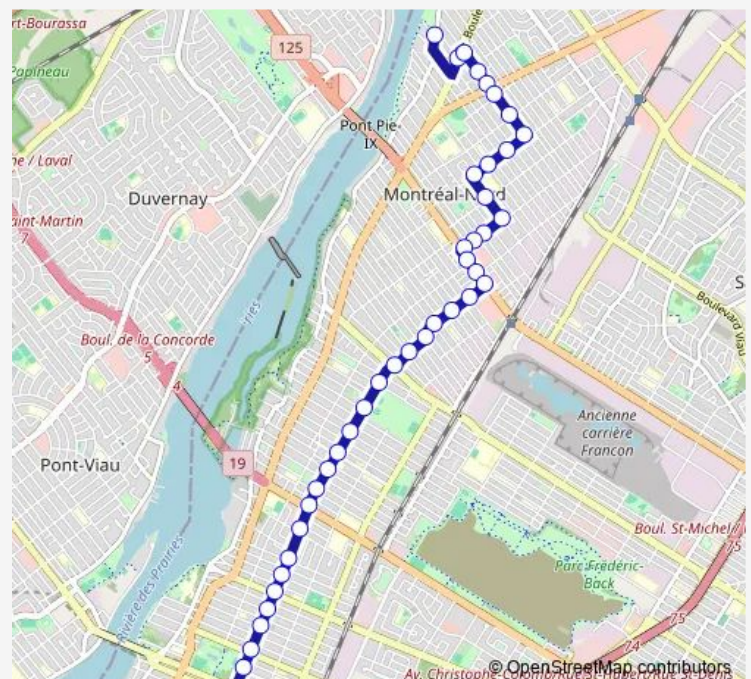

Fleury / Saint-Michel

### Route schedule

Station Sauv  ( dicule Sud) — Gouin / Pigeon

Monday	05:34-01:30 <sup>+1</sup>
Tuesday	05:34-01:30 <sup>+1</sup>
Wednesday	05:34-01:31 <sup>+1</sup>
Thursday	05:34-01:31 <sup>+1</sup>
Friday	05:34-01:30 <sup>+1</sup>
Saturday	05:50-02:04 <sup>+1</sup>
Sunday	06:00-01:31 <sup>+1</sup>

### Route info

Direction: Station Sauv  ( dicule Sud)

Stops: 44

Trip Duration: 0 hour 30 min

Fleury / Audoin

Fleury / Lausanne

Fleury / de Cobourg

Fleury / Saint-Vital

## Route info

Direction: Gouin / Pigeon

Stops: 43

Trip Duration: 0 hour 30 min

Fleury / Larose

Fleury / André-Jobin

Fleury / de Lille

Fleury / Parthenais