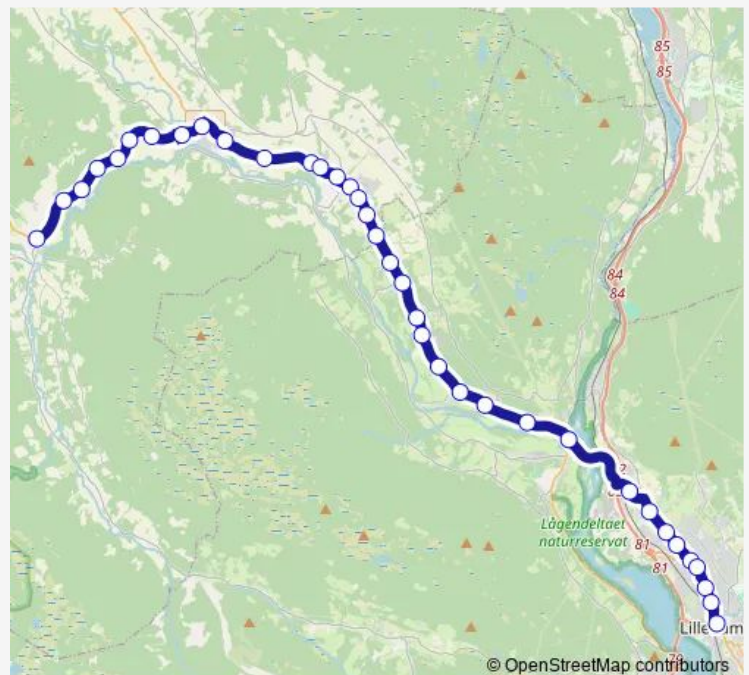

Lund

Tollersrud

Route schedule

Forset — Lillehammer skysstasjon

Monday	06:40-22:00
Tuesday	06:40-22:00
Wednesday	06:40-22:00
Thursday	06:40-22:00
Friday	06:40-22:00
Saturday	09:00-24:00
Sunday	—

Route info

Direction: Forset

Stops: 36

Trip Duration: 0 hour 36 min

■ 140 — Lillehammer - Seg Bru -Forset

Horn

Diserud

Flåkålivegen

Alfstad