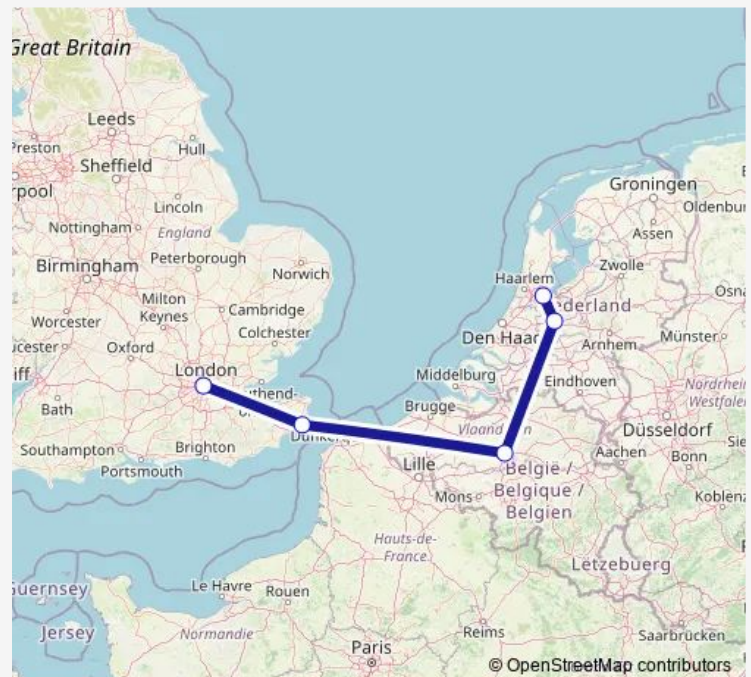

Bus 140 140 : Amsterdam - London 143

[Go to website](#)

Direction

Amsterdam, Duivendrecht — London

5 stops

[Open route schedule](#)

Amsterdam, Duivendrecht

Utrecht

Bruxelles, Nord

Dover

London

Route schedule

Amsterdam, Duivendrecht — London

Monday	20:00
Tuesday	20:00
Wednesday	20:00
Thursday	20:00
Friday	20:00
Saturday	—
Sunday	20:00

Route info

Direction: Amsterdam, Duivendrecht

Stops: 5

Trip Duration: 11 hour 30 min

140 — 140 : Amsterdam - London 143

140 Bus time schedules and route maps are available in an offline PDF at busmaps.com. Use the busmaps.com website to see live bus times, train schedule or subway schedule, and step-by-step directions for all public transit in Brussels

The schedule is provided in the local timezone. Times with "(+1)" indicate departures on the next day.

PDF file created on 2025-01-16

2024 BusMaps.com - All Rights Reserved