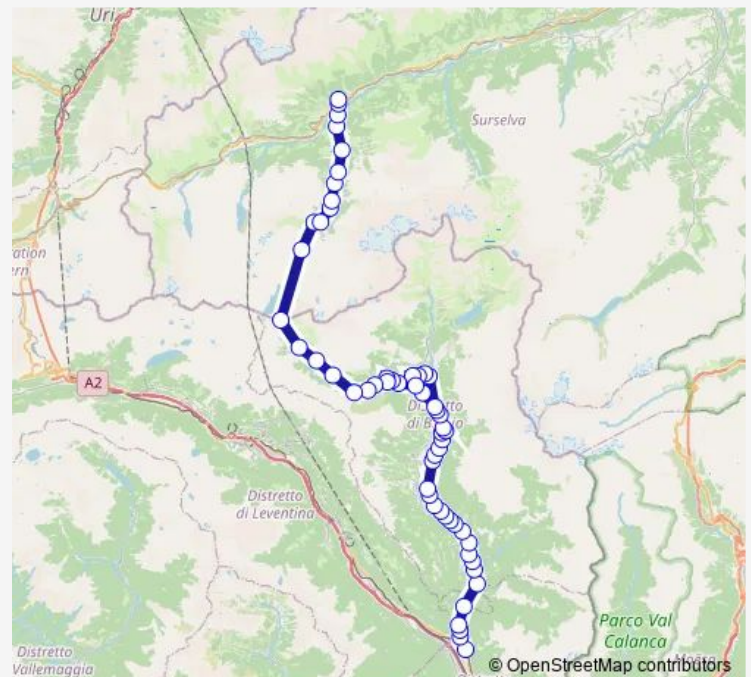

Thursday 08:01

Friday 08:01

Saturday 08:01

Sunday 08:01

Route info

Direction: Disentis/Mustér, staziun/posta

Stops: 57

Trip Duration: 1 hour 50 min

■ 140 — B 140

Camperio, Alta

Camperio, Ospizio

Camperio, Pianezza

Larescia

Olivone, Petullo

Olivone, Scona

Olivone, Posta