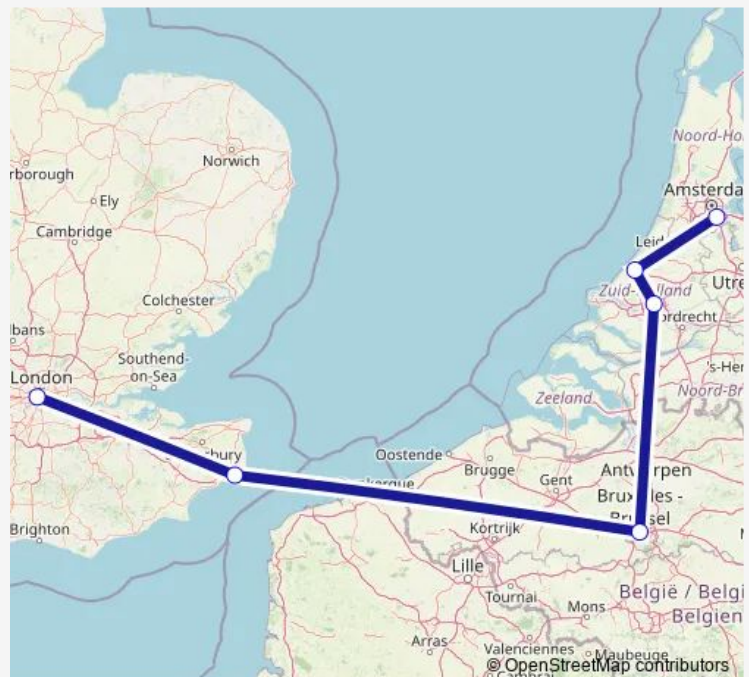

### Direction

Amsterdam, Duivendrecht — London

6 stops

[Open route schedule](#)

Amsterdam, Duivendrecht

Den Haag

Rotterdam

Bruxelles, Nord

Dover

London

### Route schedule

Amsterdam, Duivendrecht — London

Monday	10:00
Tuesday	10:00
Wednesday	10:00
Thursday	10:00
Friday	10:00
Saturday	10:00
Sunday	10:00

### Route info

Direction: Amsterdam, Duivendrecht

Stops: 6

Trip Duration: 11 hour 15 min

140 — 140 : Amsterdam - London

140 Bus time schedules and route maps are available in an offline PDF at [busmaps.com](https://busmaps.com). Use the [busmaps.com](https://busmaps.com) website to see live bus times, train schedule or subway schedule, and step-by-step directions for all public transit in Brussels