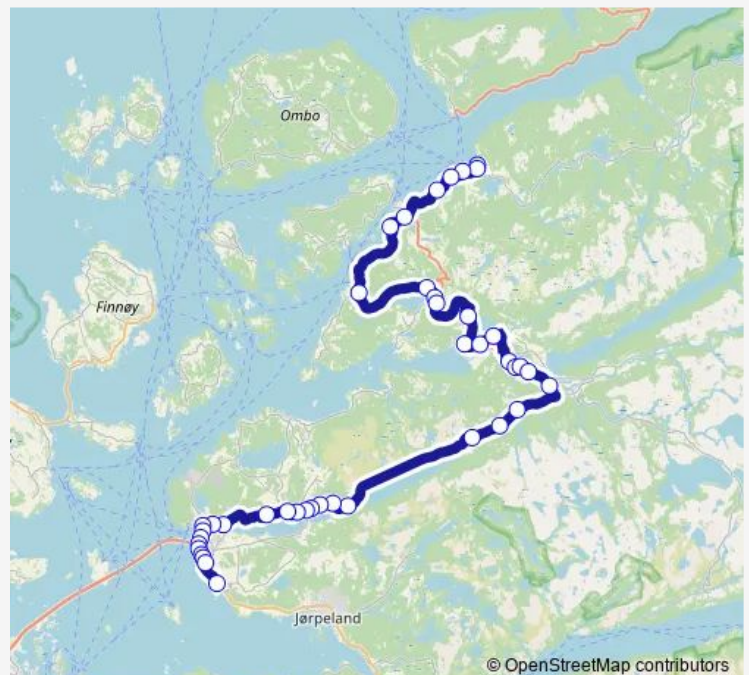

## Route schedule

Årdalstunet — Kleppa

Monday	16:10
Tuesday	16:10
Wednesday	16:10
Thursday	16:10
Friday	16:10
Saturday	—
Sunday	—

## Route info

Direction: Årdalstunet

Stops: 9

Trip Duration: 0 hour 25 min

**Direction**

Kleppakrossen — Fisterkrossen

7 stops

[Open route schedule](#)