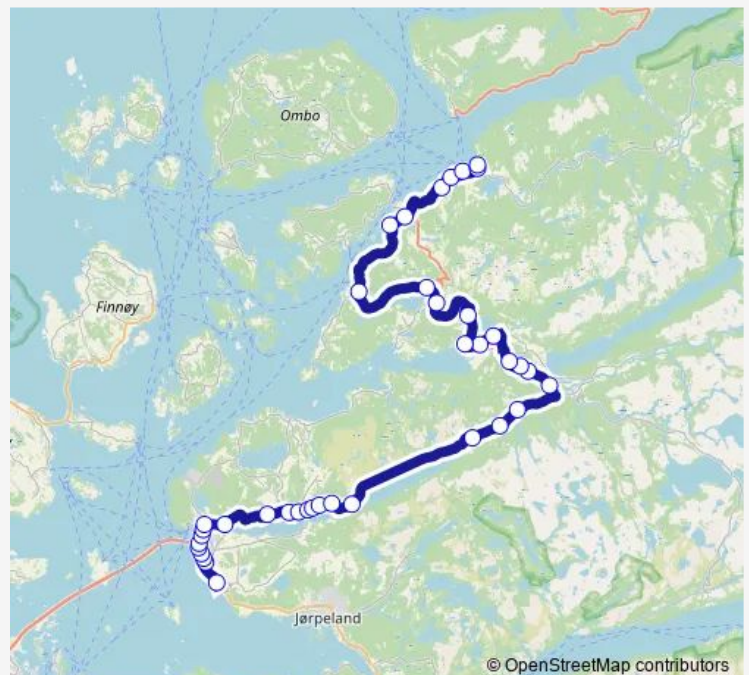

### Route schedule

Årdalstunet — Kleppa

Monday 16:10

Tuesday 16:10

Wednesday 16:10

Thursday 16:10

Friday 16:10

Saturday —

### Route info

Direction: Årdalstunet

Stops: 9

Trip Duration: 0 hour 25 min