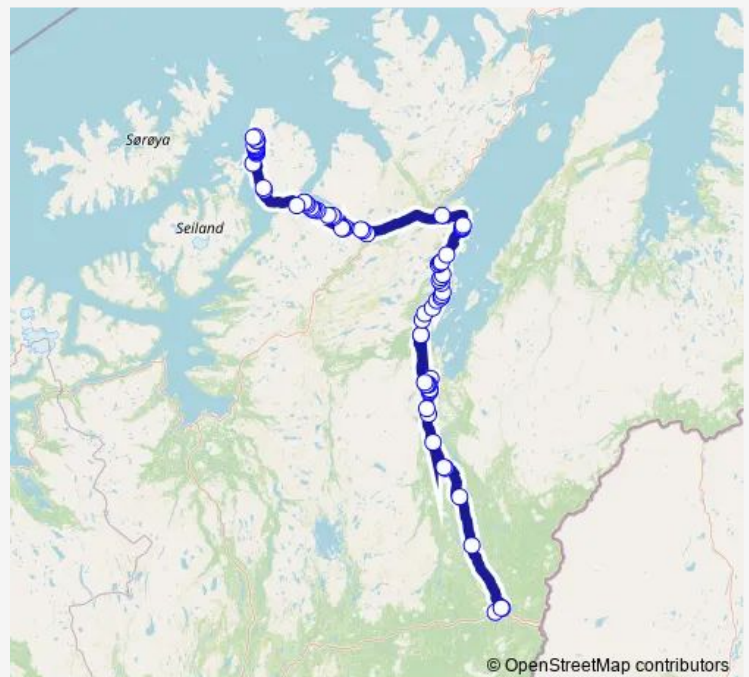

Igeldas

Ytre Igeldas

Route schedule

Karasjok bussterminal — Nye Hammerfest sykehus

Monday	05:00-15:50
Tuesday	05:00-15:50
Wednesday	05:00-15:50
Thursday	05:00-15:50
Friday	05:00-15:50
Saturday	—
Sunday	15:50

Route info

Direction: Karasjok bussterminal

Stops: 71

Trip Duration: 4 hour 2 min

■ 140 — Hammerfest

Jonsnes

Gáradak

Sørdal