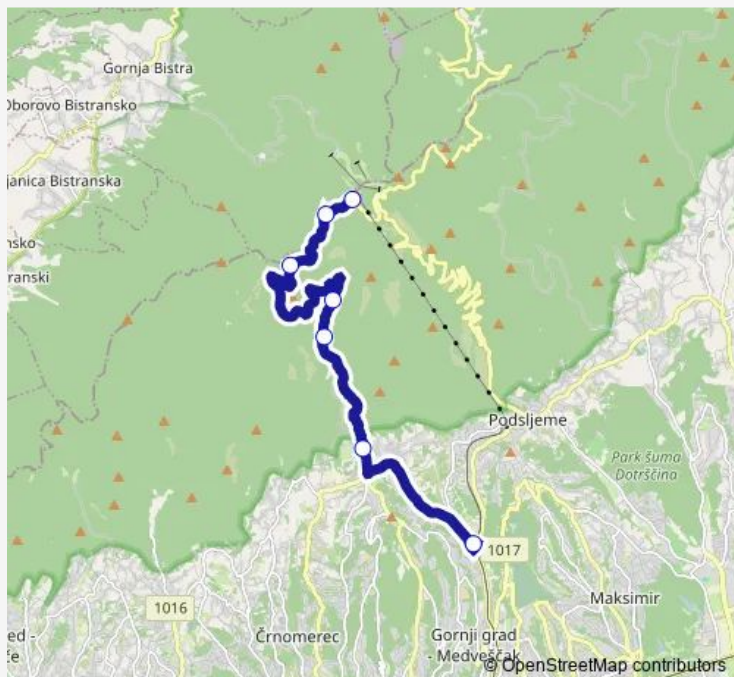

Bikčevićeva staza

P.D. Runolist

Šumarske jaslice

Snježna kraljica

Puntijarka

Hunjka

Puntijarka

Snježna kraljica

Šumarske jaslice

Tomislavov dom

Route schedule

Mihaljevac — Tomislavov dom

| | |
|-----------|-------------|
| Monday | 08:30-20:25 |
| Tuesday | 08:30-20:25 |
| Wednesday | 08:30-20:25 |
| Thursday | 08:30-20:25 |
| Friday | 08:30-20:25 |
| Saturday | 08:00-20:15 |
| Sunday | 08:00-20:15 |

Route info

Direction: Mihaljevac

Stops: 12

Trip Duration: 0 hour 54 min

140 — Mihaljevac-Sljeme

Direction

Mihaljevac — Tomislavov dom

12 stops

Stops: 12

Trip Duration: 0 hour 48 min

Direction

Tomislavov dom — Mihaljevac

7 stops

[Open route schedule](#)

Tomislavov dom

Žensko sedlo