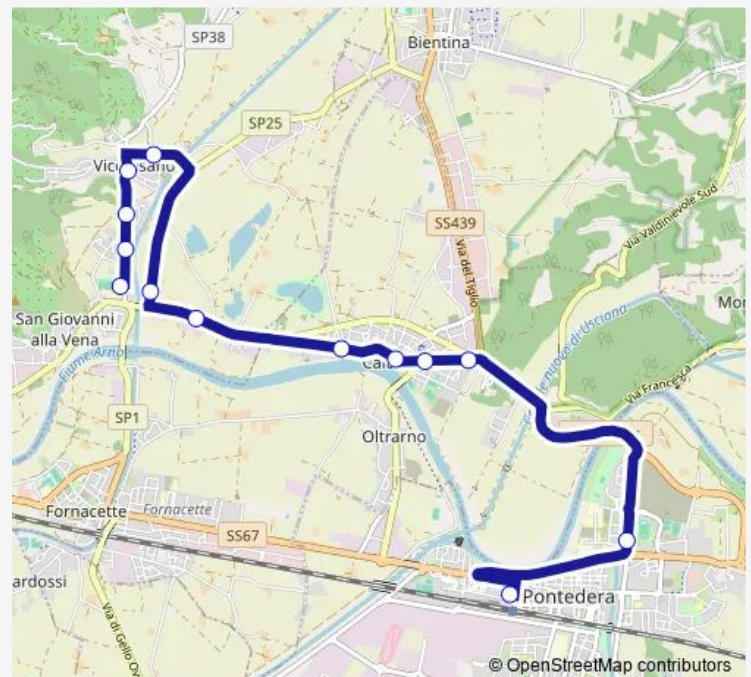

### Route schedule

Pontedera Corsia 6 — Lugnano

Monday 12:10

Tuesday 12:10

Wednesday 12:10

Thursday 12:10

Friday 12:10

Saturday 12:10

### Route info

Direction: Pontedera Corsia 6

Stops: 21

Trip Duration: 0 hour 30 min

140 — Vicopisano-Calcinaia-Pontedera