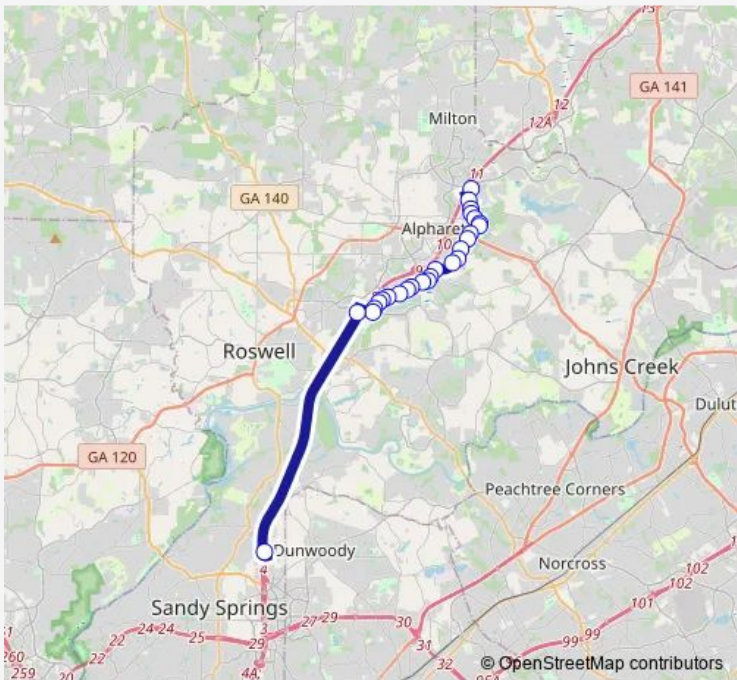

**Bus 140 North Point Parkway**

[Go to website](#)

**Direction**  
 Windward Park & Ride — North Springs Station  
 26 stops  
[Open route schedule](#)

- Windward Park & Ride
- Morris RD @ 12395
- North Point Pkwy @ 960
- North Point Pkwy @ Webb Bridge Rd
- North Point Pkwy @ 3180
- NORTH POINT PKWY @ CYPRESS CT
- North Point Pkwy @ Preston Ridge Rd
- NORTH POINT PKWY @ OLD MILTON PKWY
- North Point Pkwy @ 4125
- NORTH POINT PKWY @ GREAT OAKS WAY
- NORTH POINT PKWY @ ROYAL DR
- NORTH POINT PKWY @ GREAT OAKS WAY (S)
- North Point Pkwy @ 5055
- North Point Pkwy @ Rock Mill Rd
- North Point Pkwy @ North Point Dr
- North Point Pkwy @ Georgia Lane
- North Point Pkwy @ North Point Ct
- North Point Pkwy @ 6250
- North Point Pkwy @ 6499
- North Point Pkwy @ Encore Pkwy
- North Point Pkwy @ 7231

Route schedule  
 Windward Park & Ride — North Springs Station

Monday	06:39-22:47
Tuesday	06:39-22:47
Wednesday	06:39-22:47
Thursday	06:39-22:46
Friday	06:39-22:46
Saturday	06:46-22:47
Sunday	06:46-22:47

Route info  
 Direction: Windward Park & Ride  
 Stops: 26  
 Trip Duration: 0 hour 31 min

140 — North Point Parkway **BusMaps**

North Point Pkwy @ 7301

North Point Pkwy @ 7731

North Point Pkwy @ Mansell Rd

## Route schedule

North Springs Station — Windward Park & Ride

Monday 06:50-22:50

Tuesday 06:50-22:50

Wednesday 06:50-22:50

Thursday 06:50-22:50

Friday 06:50-22:50

Saturday 06:50-22:50