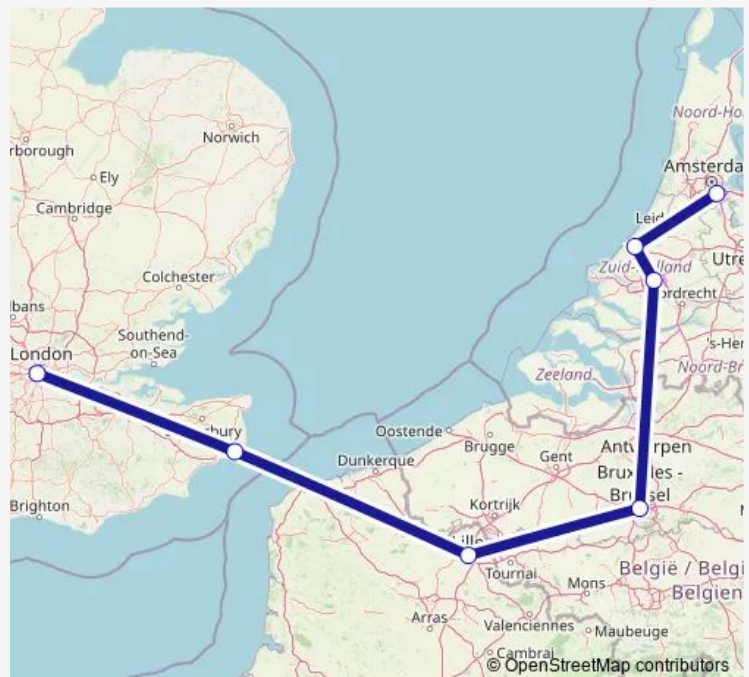

Bus 140 140 : Amsterdam - London

[Go to website](#)

Direction

Amsterdam, Duivendrecht — London

7 stops

[Open route schedule](#)

Amsterdam, Duivendrecht

Den Haag

Rotterdam

Bruxelles, Nord

Lille, Europe

Dover

London

Route schedule

Amsterdam, Duivendrecht — London

Monday	10:00
Tuesday	10:00
Wednesday	10:00
Thursday	10:00
Friday	10:00
Saturday	10:00
Sunday	10:00

Route info

Direction: Amsterdam, Duivendrecht

Stops: 7

Trip Duration: 11 hour 15 min

140 — 140 : Amsterdam - London

140 Bus time schedules and route maps are available in an offline PDF at busmaps.com. Use the busmaps.com website to see live bus times, train schedule or subway schedule, and step-by-step directions for all public transit in Brussels