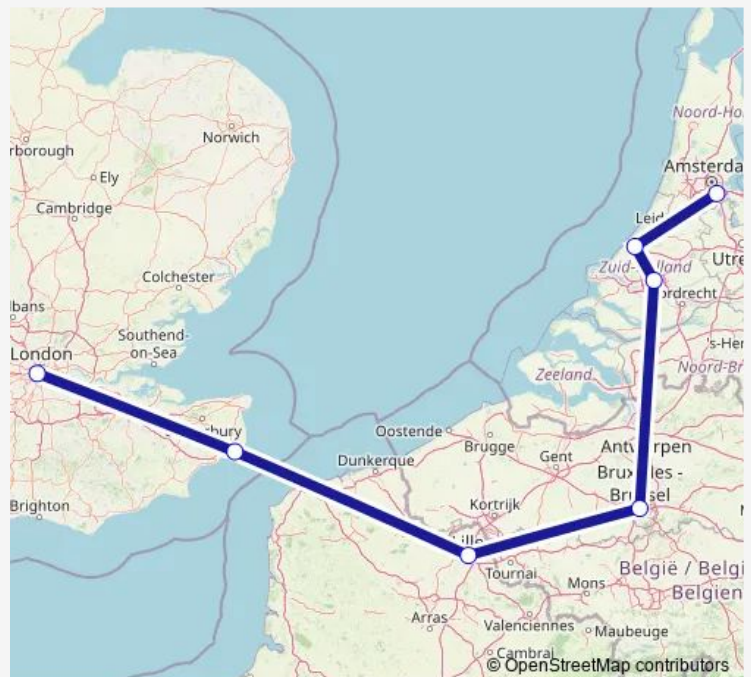

Bus 140 140 : Amsterdam - London

[Go to website](#)

Direction

Amsterdam, Duivendrecht — London

7 stops

[Open route schedule](#)

Amsterdam, Duivendrecht

Den Haag

Rotterdam

Bruxelles, Nord

Lille, Europe

Dover

London

Route schedule

Amsterdam, Duivendrecht — London

Monday	10:00
Tuesday	10:00
Wednesday	10:00
Thursday	10:00
Friday	10:00
Saturday	10:00
Sunday	10:00

Route info

Direction: Amsterdam, Duivendrecht

Stops: 7

Trip Duration: 11 hour 15 min

140 — 140 : Amsterdam - London

140 Bus time schedules and route maps are available in an offline PDF at busmaps.com. Use the busmaps.com website to see live bus times, train schedule or subway schedule, and step-by-step directions for all public transit in Brussels