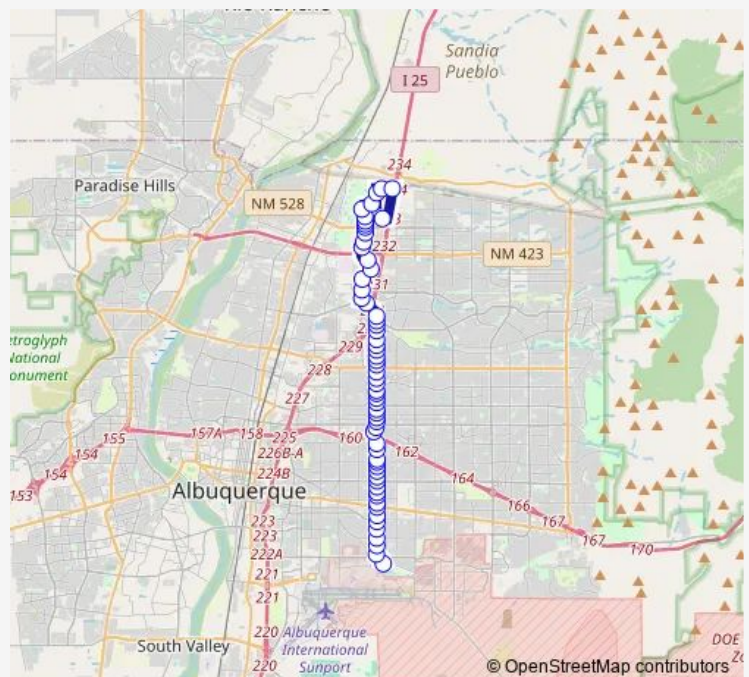

### Route schedule

V.A. Hospital @ Main Entrance — Eagle Rock @ CNM Training Ctr.

Monday 05:39-15:59

Tuesday 05:39-15:59

Wednesday 05:39-15:59

Thursday 05:39-15:59

Friday 05:39-15:59

Saturday —

### Route info

Direction: V.A. Hospital @ Main Entrance

Stops: 62

Trip Duration: 0 hour 48 min

San Mateo @ Prospect

San Mateo @ Menaul

San Mateo @ Phoenix

San Mateo @ Claremont