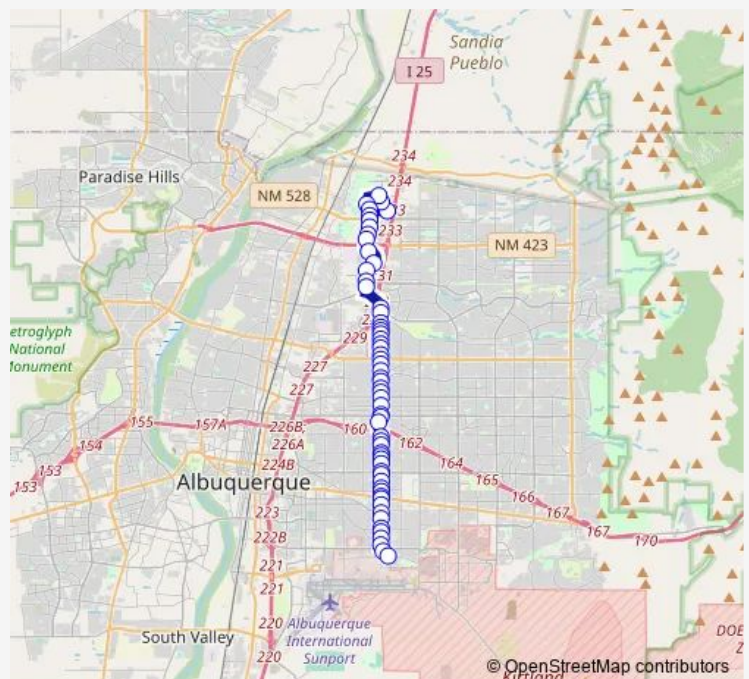

San Mateo @ Cutler

Route schedule

V.A. Hospital @ Main Entrance — Eagle Rock @ CNM Training Ctr.

Monday 05:44-15:48

Tuesday 05:44-15:48

Wednesday 05:44-15:48

Thursday 05:44-15:48

Friday 05:44-15:48

Saturday —

Sunday —

Route info

Direction: V.A. Hospital @ Main Entrance

Stops: 62

Trip Duration: 0 hour 47 min

San Mateo @ Prospect

San Mateo @ Menaul

San Mateo @ Phoenix

San Mateo @ Claremont

San Mateo @ Los Arboles

San Mateo @ Arvilla

San Mateo @ Arvilla

San Mateo @ Aztec

San Mateo @ Cherokee

San Mateo @ Palo Duro

Eagle Rock @ CNM Training Ctr. — V.A. Hospital @ Main Entrance

60 stops

[Open route schedule](#)

Eagle Rock @ CNM Training Ctr.

San Mateo @ San Diego

San Diego @ San Mateo

Jefferson @ San Diego

Jefferson @ Watercress