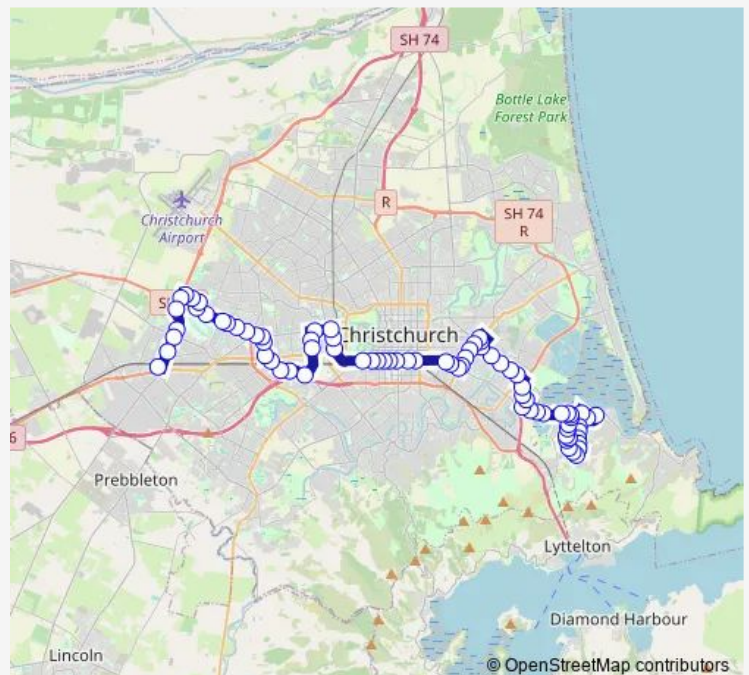

Annex Rd near Railway

### Route schedule

The Hub Hornby — Mt Pleasant Terminus

Monday 05:56-22:28

Tuesday 05:56-22:28

Wednesday 05:56-22:28

Thursday 05:56-22:28

Friday 05:56-22:28

Saturday 06:27-22:57

### Route info

Direction: The Hub Hornby

Stops: 75

Trip Duration: 1 hour 16 min

140 — Russley/Mt Pleasant

Annex Rd near Birmingham Dr

Birmingham Dr near Craft Pl

Birmingham Dr near Halls Pl

Matipo St near Rex St

Matipo St near Maxwell St

Westfield Riccarton

Riccarton Rd near Harakeke St

Mandeville St near Kyle St

Mandeville St

Moorhouse Ave near Hagley Ave

Moorhouse Ave near Selwyn St