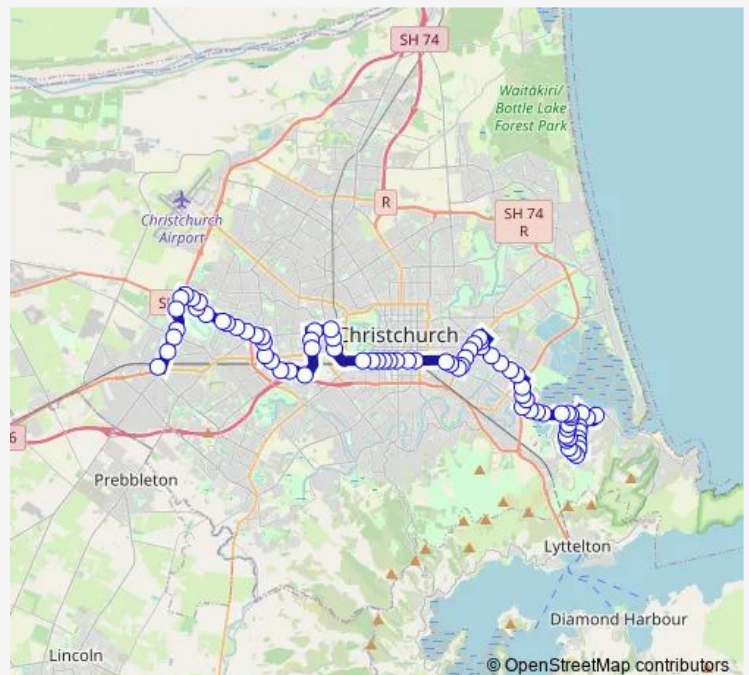

Wednesday 05:56-22:28

Thursday 05:56-22:28

Friday 05:56-22:28

Saturday 06:27-22:57

Sunday 06:57-21:57

**Route info**

Direction: The Hub Hornby

Stops: 75

Trip Duration: 1 hour 8 min

140 — Russley/Mt Pleasant

Annex Rd near Birmingham Dr

Birmingham Dr near Craft Pl

Birmingham Dr near Halls Pl

Matipo St near Rex St

Matipo St near Maxwell St

Westfield Riccarton

Riccarton Rd near Harakeke St

Mandeville St near Kyle St

Mandeville St

Moorhouse Ave near Hagley Ave

Moorhouse Ave near Selwyn St

Moorhouse Ave near Stewart St

Moorhouse Ave near St David St

Moorhouse Ave near Durham St South

Moorhouse Slip Nth near Colombo St

Moorhouse Ave near Manchester St

Moorhouse Ave near Madras St

Ferry Rd near Phillipstown Cts

Ferry Rd near Osborne St

Aldwins Rd near Edmond St

Aldwins Rd near Bass St

Aldwins Rd near Harrow St