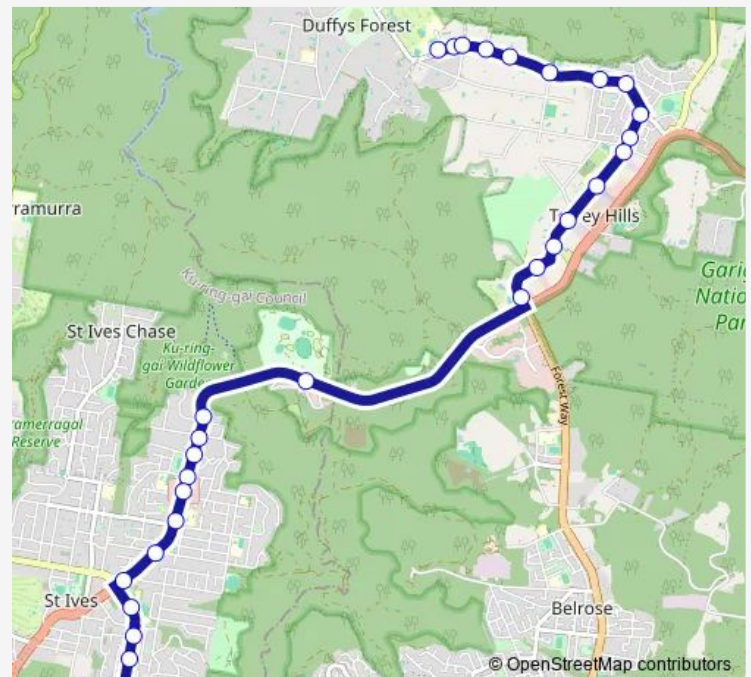

### Direction

Sydney Japanese School — St Ives High School, Horace St

29 stops

[Open route schedule](#)

Sydney Japanese School

Booralie Rd After Echunga Rd

Booralie Rd At Kulgoa Cres

Booralie Rd At Booligal Rd

### Route schedule

Sydney Japanese School — St Ives High School, Horace St

Monday 08:20

Tuesday 08:20

Wednesday 08:20

Thursday 08:20

Friday 08:20

Saturday —

### Route info

Direction: Sydney Japanese School

Stops: 29

Trip Duration: 0 hour 25 min

Mona Vale Rd Opp Hassell Park

Mona Vale Rd Opp St Ives Preparatory School

Brigidine College, Mona Vale Rd

Mona Vale Rd At Douglas St