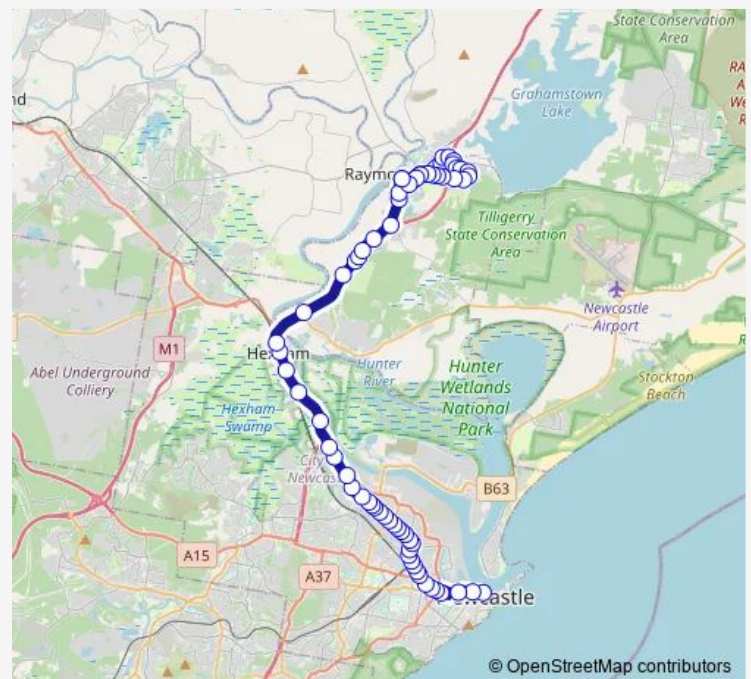

### Route schedule

Wharf Rd Opp Queens Wharf — Raymond Terrace Shopping Centre, Sturgeon St

Monday 05:57-09:11

Tuesday 05:57-09:11

Wednesday 05:57-09:11

Thursday 05:57-09:11

Friday 05:57-09:11

Saturday —

### Route info

Direction: Wharf Rd Opp Queens Wharf

Stops: 46

Trip Duration: 0 hour 46 min

140 — Lakeside Shops to Newcastle via Raymond Terrace and Hexham

Maitland Rd Opp Elizabeth St

Maitland Rd Opp Gamack St