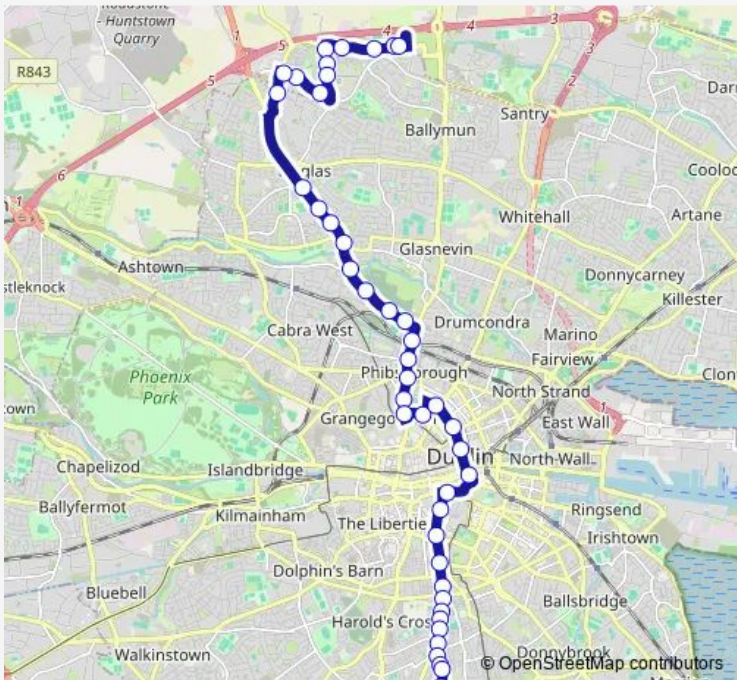

Bus 140 Palmerston Park - Ballymun (Ikea)

[Go to website](#)

Direction
 Palmerston Park — Ikea
 45 stops
[Open route schedule](#)

- Palmerston Park
- Palmerston Road
- Cowper Road
- Cowper Road
- Rathmines Close
- Church Avenue
- Swan Centre
- Rathmines
- St Mary's College
- Grove Park
- South Richmond Street
- Grantham Street
- Pleasants Street
- Aungier Street
- Fade Street
- Dame Street
- Westmoreland Street
- O'Connell Street Upper
- Parnell Square West
- Western Way
- Broadstone

Route schedule
 Palmerston Park — Ikea

Monday	07:00-23:30
Tuesday	07:00-23:30
Wednesday	07:00-23:30
Thursday	07:00-23:30
Friday	07:00-23:30
Saturday	07:20-23:30
Sunday	10:30-23:30

Route info
 Direction: Palmerston Park
 Stops: 45
 Trip Duration: 1 hour 0 min

Monday 06:25-23:30

Tuesday 06:25-23:30

Wednesday 06:25-23:30

Thursday 06:25-23:30

Friday 06:25-23:30

Saturday 06:20-23:30

Sunday 09:30-23:30

Route info