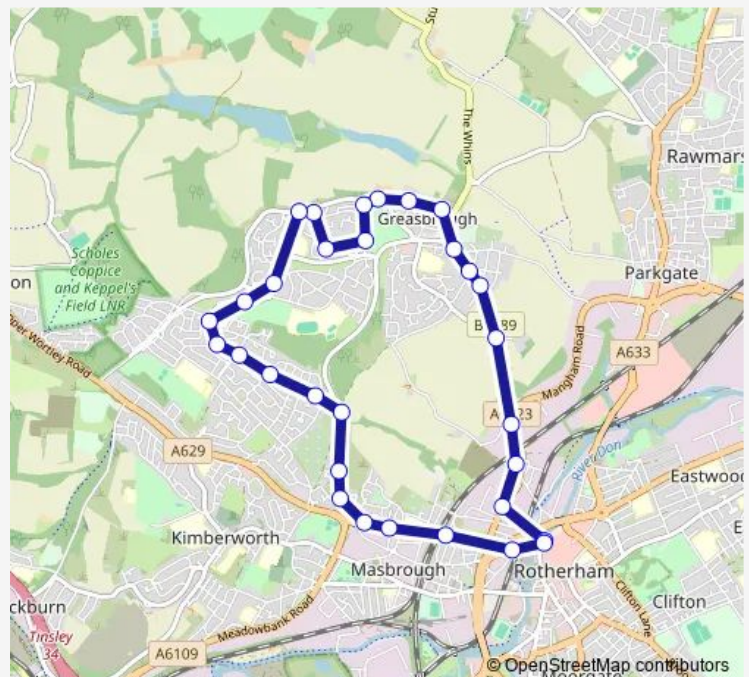

Church Street/Dawson Croft

Grayson Road/Church Street

Grayson Road/Roughwood Road

Whitehall Road/Library Close

Whitehall Road/Town Lane

Town Lane/Whitehall Road

Roughwood Road/Wingfield Road

Roughwood Road/Roughwood Way

Roughwood Road/Crane Road

Roughwood Road/Rhodes Avenue

Roughwood Road/Hudson Road

Route schedule

Rotherham Interchange/A2 — Rotherham Interchange/A1

Monday 04:49-22:40

Tuesday 04:49-22:40

Wednesday 04:49-22:40

Thursday 04:49-22:40

Friday 04:49-22:40

Saturday 04:51-22:40

Sunday 04:40-22:40

Route info

Direction: Rotherham Interchange/A2

Stops: 31

Trip Duration: 0 hour 29 min

140 — Rotherham - Kimberworth Park Circular

Roughwood Road/Ox Close Avenue

Roughwood Road/Ten Acre Road

Fenton Road/Hudsons Rough

Fenton Road/Fenton Croft

Fenton Road/Leatham Avenue

New Wortley Road/Fenton Road