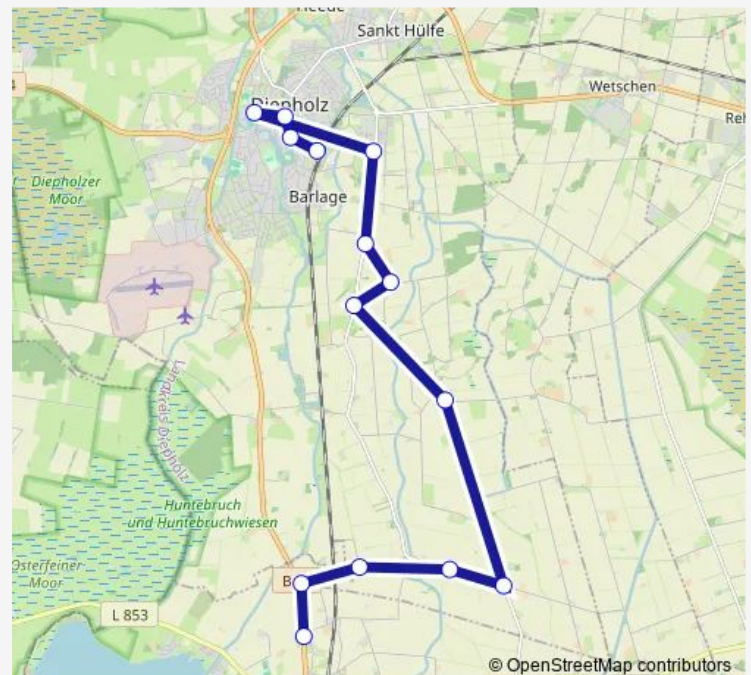

Diepholzer Bruch, Mikosch

Diepholzer Bruch, Pümmler

Diepholzer Bruch, Wendt

Lembruch, Bente Langhorst

Graflage, Stickforth

Hemtewede, Hemtewede

Route schedule

Diepholz, Bahnhof — Hemtewede, Hemtewede

Monday —

Tuesday —

Wednesday —

Thursday —

Friday 10:35

Saturday —

Sunday —

Route info

Direction: Diepholz, Bahnhof

Stops: 16

Trip Duration: 0 hour 38 min

Direction

Diepholz, Bahnhof — Diepholz, Bahnhof

22 stops

[Open route schedule](#)

Diepholz, Bahnhof

Tuesday 11:30-15:30

Wednesday 11:30-15:30

Thursday 11:30-15:30

Friday 11:30-12:25

Saturday —

Sunday —

Route info

Direction: Diepholz, Bahnhof