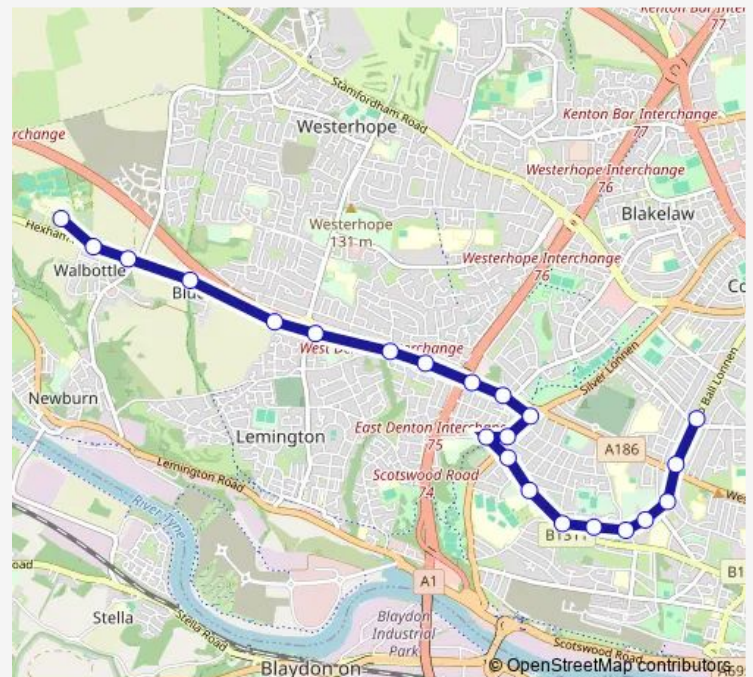

### Route schedule

Two Ball Lonnen - Cedar Road — Walbottle Academy

Monday 07:45

Tuesday 07:45

Wednesday 07:45

Thursday 07:45

Friday 07:45

Saturday —

### Route info

Direction: Two Ball Lonnen - Cedar Road

Stops: 22

Trip Duration: 0 hour 25 min

140 — Two Ball Lonnen - Walbottle Academy

140 Bus time schedules and route maps are available in an offline PDF at [busmaps.com](https://busmaps.com). Use the [busmaps.com](https://busmaps.com) website to see live bus times, train schedule or subway schedule, and step-by-step directions for all public transit in Newcastle upon Tyne