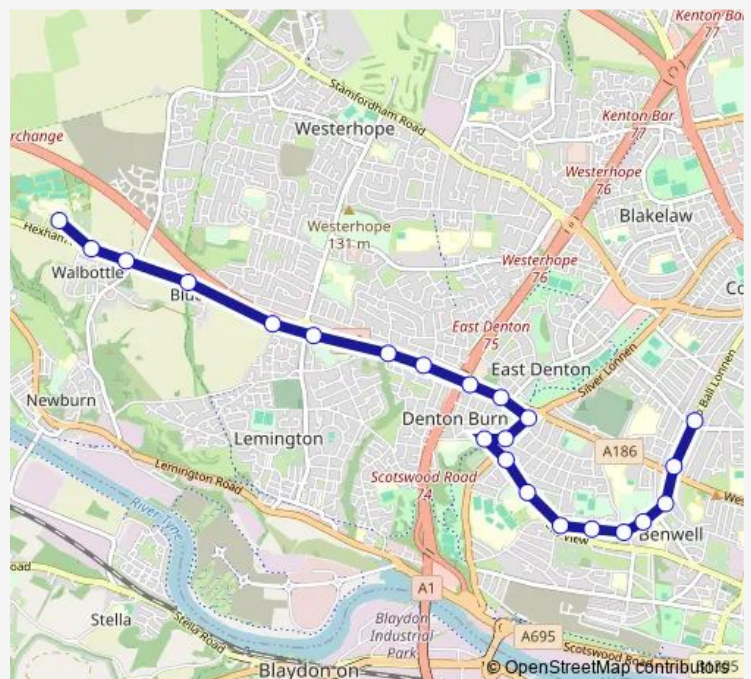

Whickham View

Denton Road-West Road

West Road

West Road-A1

West Road-The Ramparts

West Road-Avalon Drive

Lemington Road Ends

Hexham Road-Lemington Road Ends

Hexham Road-St Cuthberts Church

Hawthorn Terrace

Hexham Road-Hawthorn Terrace

Route schedule

Two Ball Lonnen - Cedar Road — Walbottle Academy

Monday 07:45

Tuesday 07:45

Wednesday 07:45

Thursday 07:45

Friday 07:45

Saturday —

Sunday —

Route info

Direction: Two Ball Lonnen - Cedar Road

Stops: 22

Trip Duration: 0 hour 25 min

140 — Two Ball Lonnen - Walbottle Academy

140 Bus time schedules and route maps are available in an offline PDF at busmaps.com. Use the busmaps.com website to see live bus times, train schedule or subway schedule, and step-by-step directions for all public transit in Newcastle upon Tyne