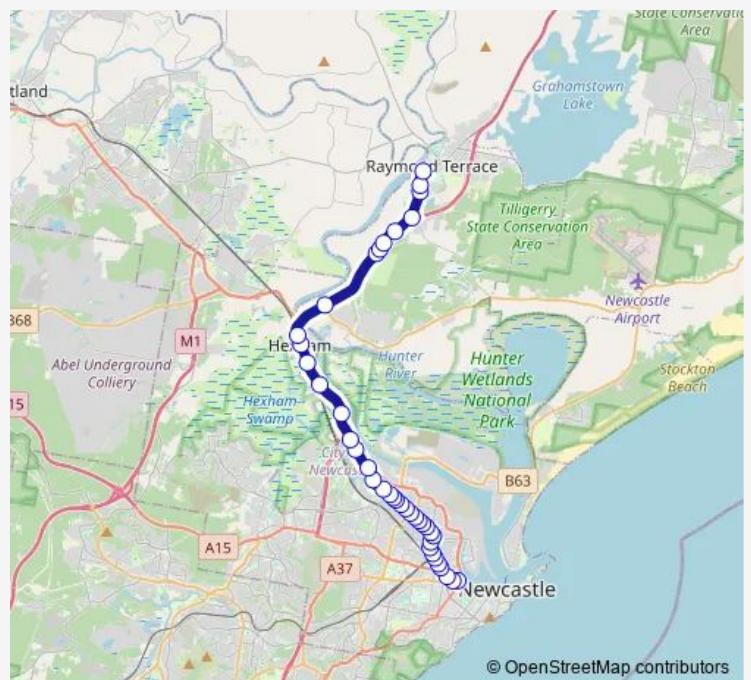

Route info

Direction: Raymond Terrace Shopping Centre, Sturgeon St

Stops: 70

Trip Duration: 1 hour 0 min

140 — Raymond Terrace to Newcastle Interchange

Mount Hall Rd At Muree St

Mount Hall Rd Opp Cambridge Av