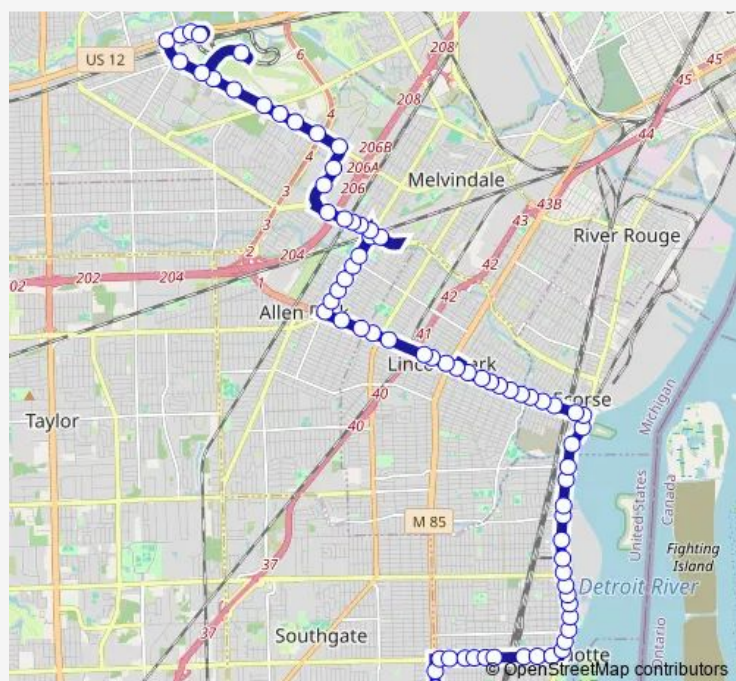

Bus 140 Southshore

[Go to website](#)

Direction

Meijer Southgate — Dearborn Transit Center

78 stops

[Open route schedule](#)

Meijer Southgate

Fort ST + Barberry

Biddle + Poplar

Biddle + Mulberry

Biddle + James Desana Dr

Route schedule

Meijer Southgate — Dearborn Transit Center

Monday 05:57-22:02

Tuesday 05:57-22:02

Wednesday 05:57-22:02

Thursday 05:57-22:02

Friday 05:57-22:02

Saturday —

Sunday —

Route info

Direction: Meijer Southgate

Stops: 78

Trip Duration: 0 hour 55 min

140 — Southshore

Biddle + Ford

Biddle + Alkali Se

Biddle + Antoine Ne

Biddle + Goddard

Biddle + ST John

Biddle & NEW ST Ns

Biddle & X From Emmons Blvd