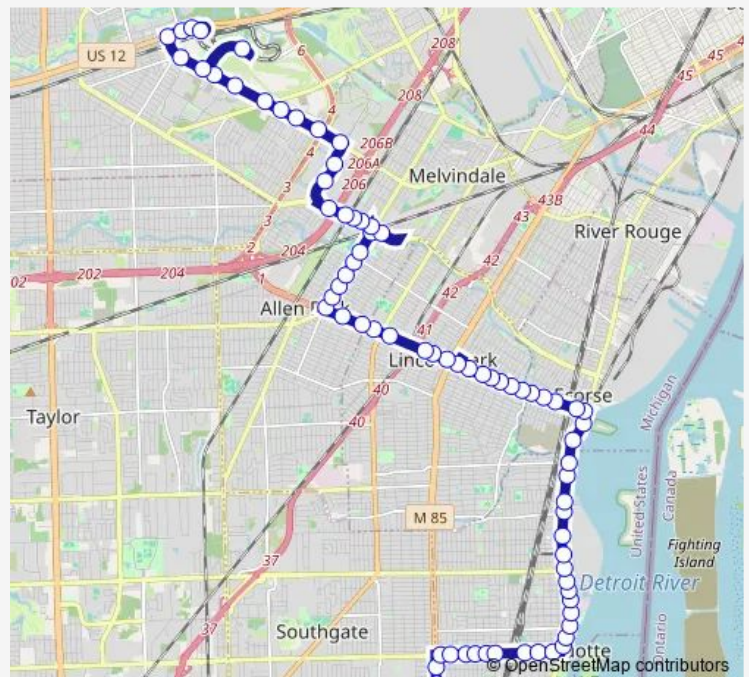

Bus 140 Southshore

[Go to website](#)

Direction

Meijer Southgate — Dearborn Transit Center

78 stops

[Open route schedule](#)

- Meijer Southgate
- Fort ST + Barberry
- Fort ST + Quarry Se
- Fort ST + Orchard
- Fort ST + Pine
- Eureka + Fort
- Eureka RD + 21st St
- Eureka RD + 17th St
- Eureka RD + 15th St
- Eureka RD + 13th
- Eureka RD + 11th St
- Eureka RD + 7TH St
- Eureka RD + 5TH St
- Eureka RD + 3RD St
- Biddle + Eureka
- Biddle + Elm
- Biddle + Oak
- Biddle + Superior
- Biddle + Poplar
- Biddle + Mulberry
- Biddle + James Desana Dr

Route schedule

Meijer Southgate — Dearborn Transit Center

| | |
|-----------|-------------|
| Monday | 05:57-22:02 |
| Tuesday | 05:57-22:02 |
| Wednesday | 05:57-22:02 |
| Thursday | 05:57-22:02 |
| Friday | 05:57-22:02 |
| Saturday | — |
| Sunday | — |

Route info

Direction: Meijer Southgate

Stops: 78

Trip Duration: 0 hour 55 min

140 — Southshore

Biddle + Ford

Biddle + Alkali Se

Biddle + Antoine Ne

Thursday 06:31-20:53

Friday 06:31-20:53

Saturday —

Sunday —

Route info

Direction: Dearborn Transit Center

Stops: 70

Trip Duration: 1 hour 1 min