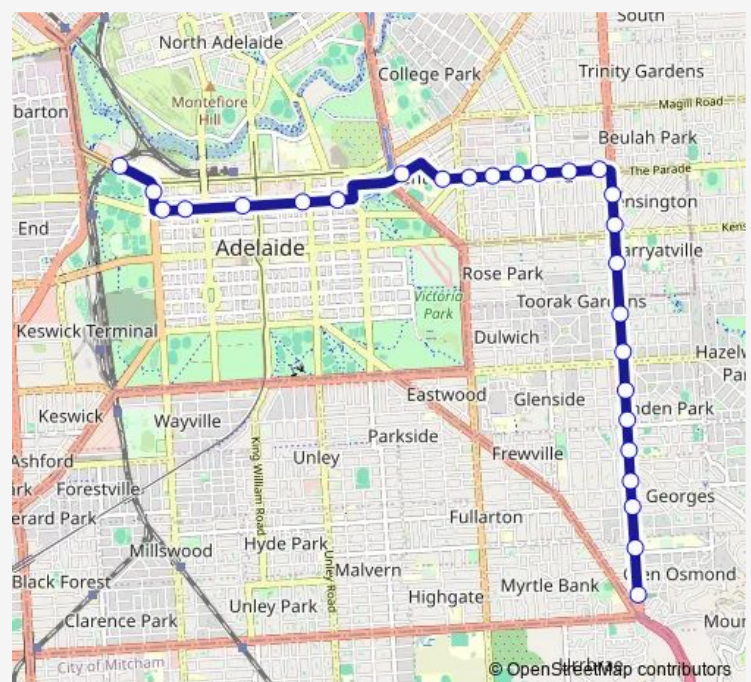

Stop B1 Currie St - North side

Stop B2 Currie St - North side

Stop E1 Currie St - North side

Stop G3 Grenfell St - North side

Stop I1 Grenfell St - North side

Stop 3 Rundle St - North side

Stop 4 The Parade West - North side

Stop 8 Portrush Rd - East side

Stop 149 Portrush Rd - East side

Stop 9 Portrush Rd / Stirling St- East side

Stop 152 Portrush Rd - East side

Stop 11 Portrush Rd - East side

Route schedule

Stop 1 Port Rd - North side — Stop 19 Portrush Rd - East side

Monday 06:25-18:22

Tuesday 06:25-18:22

Wednesday 06:25-18:22

Thursday 06:25-18:22

Friday 06:25-18:22

Saturday —

Sunday —

Route info

Direction: Stop 1 Port Rd - North side

Stops: 27

Trip Duration: 0 hour 41 min

140 — City to Glen Osmond

Stop 12 Portrush Rd - East side

Stop 13 Portrush Rd - East side

Stop 14 Portrush Rd - East side

Stop 15 Portrush Rd - East side