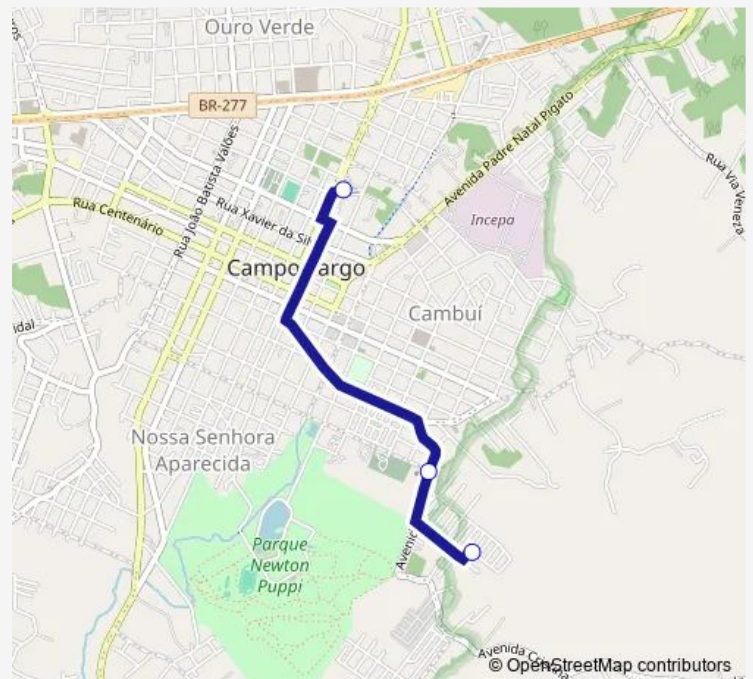

Bus 140 Interbairros X

[Go to website](#)

Direction

undefined — undefined

0 stops

[Open route schedule](#)

Route schedule

undefined — undefined

Monday	—
Tuesday	—
Wednesday	—
Thursday	—
Friday	—
Saturday	—
Sunday	09:55-15:55

Route info

Direction:

Stops: 0

Trip Duration: — min

■ 140 — Interbairros X

Direction

Terminal — Papelão

undefined — undefined

Monday	—
Tuesday	—
Wednesday	—
Thursday	—
Friday	—
Saturday	—
Sunday	06:10-21:15

Route info

Direction:

Stops: 0

Trip Duration: — min

Direction

Campina — Terminal

Route schedule

Terminal — São Gerônimo

Monday	—
Tuesday	—
Wednesday	—
Thursday	—
Friday	—
Saturday	—
Sunday	07:40-13:30

Route info

Direction: Terminal

Stops: 3

Trip Duration: 0 hour 20 min

Direction