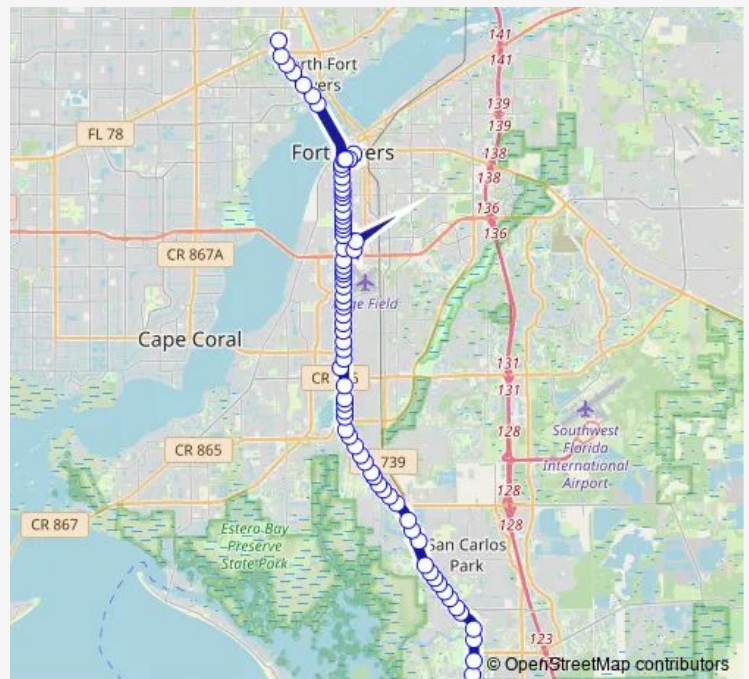

Cleveland AVE @ Franklin St

Cleveland AVE @ Llewellyn Dr

Cleveland AVE @ Canal St

Cleveland AVE @ Linhart AVE-Sb

### Route schedule

Merchants Crossing Service Rd - N Cleveland AVE @ — South Fort Myers Transfer/P&R

Monday 05:01-20:20

Tuesday 05:01-20:20

Wednesday 05:01-20:20

Thursday 05:01-20:20

Friday 05:01-20:20

Saturday 05:01-20:20

### Route info

Direction: Merchants Crossing Service Rd - N Cleveland AVE @

Stops: 48

Trip Duration: 1 hour 0 min

140 — Route 140

Cleveland AVE @ Hanson ST-Sb

Cleveland AVE @ Coronado RD-Sb

Cleveland AVE @ Grace AVE-Sb

Cleveland AVE @ Maravilla Ave

Cleveland AVE @ Earl Rd

Cleveland AVE @ Golf View Ave

Cleveland AVE @ Collier AVE-Sb

Clevelane AVE @ Oakley AVE- Sb

Edison Mall Transfer Ctr

Edison Mall DR @ Colonial Blvd

S Cleveland AVE @ Colonial Blvd-Sb