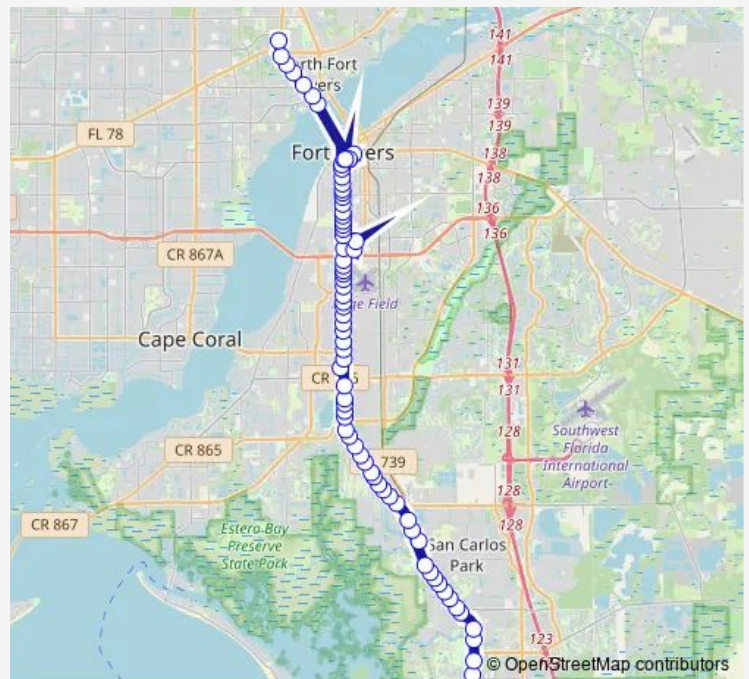

First ST @ Monroe St

Monroe ST @ Second St

Rosa Parks Transportation Ctr

Victoria AVE @ Broadway-Eb2

Victoria AVE @ Grand Ave

N Cleveland AVE @ Victoria Ave

Cleveland AVE @ Edison AVE-Sb

Cleveland AVE @ Franklin St

Cleveland AVE @ Llewellyn Dr

Cleveland AVE @ Canal St

Cleveland AVE @ Linhart AVE-Sb

Route schedule

Merchants Crossing Service Rd - N Cleveland AVE @ —
 South Fort Myers Transfer/P&R

Monday	05:01-20:20
Tuesday	05:01-20:20
Wednesday	05:01-20:20
Thursday	05:01-20:20
Friday	05:01-20:20
Saturday	05:01-20:20
Sunday	20:15

Route info

Direction: Merchants Crossing Service Rd - N Cleveland AVE @

Stops: 48

Trip Duration: 1 hour 0 min

140 — Route 140

Cleveland AVE @ Hanson ST-Sb

Cleveland AVE @ Coronado RD-Sb

Cleveland AVE @ Grace AVE-Sb

Cleveland AVE @ Maravilla Ave

Cleveland AVE @ Earl Rd

Cleveland AVE @ Golf View Ave

Cleveland AVE @ Collier AVE-Sb

Clevelane AVE @ Oakley AVE- Sb

Edison Mall Transfer Ctr

Edison Mall DR @ Colonial Blvd

S Cleveland AVE @ Colonial Blvd-Sb