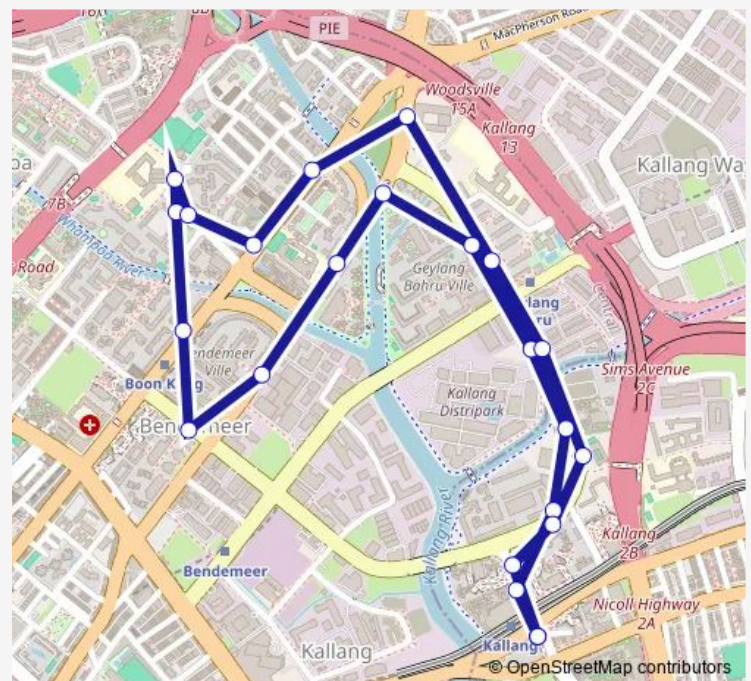

Blk 82

Bef Blk 19

Blk 3b

Route schedule

Lor 1 Geylang Ter — Lor 1 Geylang Ter

Monday 06:00

Tuesday 06:00

Wednesday 06:00

Thursday 06:00

Friday 06:00

Saturday 06:00

Sunday 06:00

Route info

Direction: Lor 1 Geylang Ter

Stops: 23

Trip Duration: 0 hour 33 min

140

BusMaps

Opp Kallang Stn/Blk 2c

Lor 1 Geylang Ter

140 Bus time schedules and route maps are available in an offline PDF at busmaps.com. Use the busmaps.com website to see live bus times, train schedule or subway schedule, and step-by-step directions for all public transit in Singapore