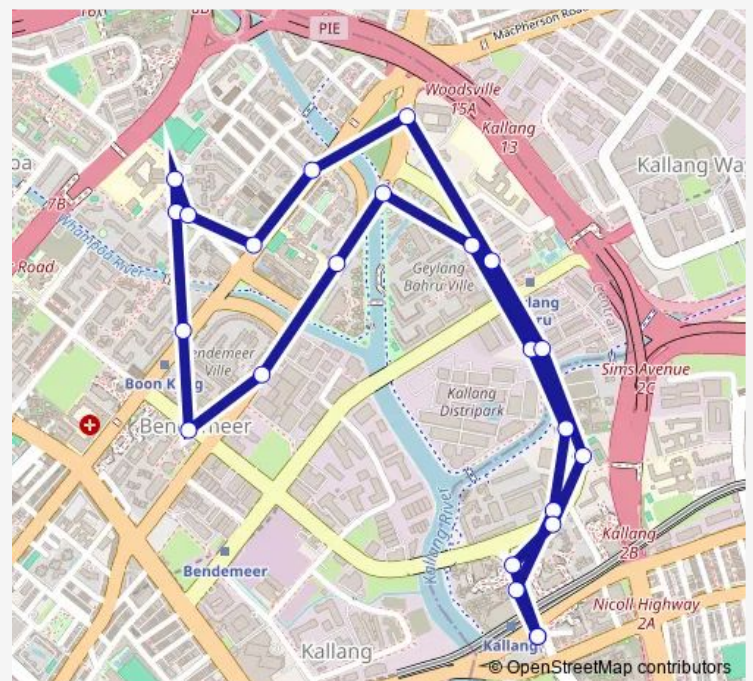

### Route schedule

Lor 1 Geylang Ter — Lor 1 Geylang Ter

Monday	06:00
Tuesday	06:00
Wednesday	06:00
Thursday	06:00
Friday	06:00
Saturday	06:00
Sunday	06:00

### Route info

Direction: Lor 1 Geylang Ter

Stops: 23

Trip Duration: 0 hour 33 min

140

BusMaps

Opp Kallang Stn/Blk 2c

Lor 1 Geylang Ter