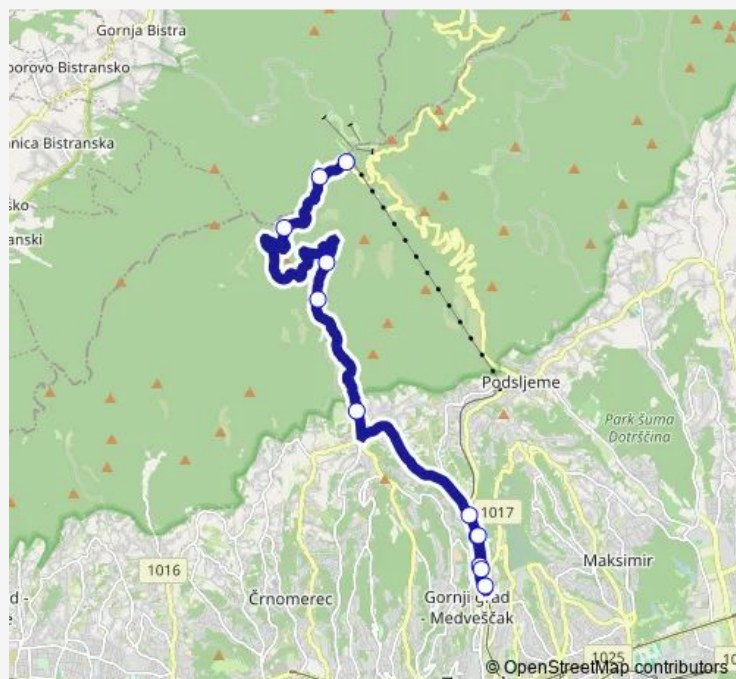

Thursday 06:19-21:50

Friday 06:19-21:49

Saturday 06:19-21:50

Sunday 06:20-21:50

Route info

Direction: Jandričeva

Stops: 13

Trip Duration: 0 hour 46 min

140 — Jandričeva-Sljeme

Direction

Tomislavov dom — Jandričeva

12 stops

[Open route schedule](#)

Tomislavov dom

Žensko sedlo

P.D.Grafičar

Saturday 07:15-22:40

Sunday 07:15-22:40

Route info

Direction: Tomislavov dom

Stops: 12

Trip Duration: 0 hour 32 min

Direction

Jandrićeva — Tomislavov dom

13 stops

[Open route schedule](#)

Jandrićeva

Mihaljevac

Gračansko dolje

Bikčevićeva staza

P.D. Runolist

Šumarske jaslice