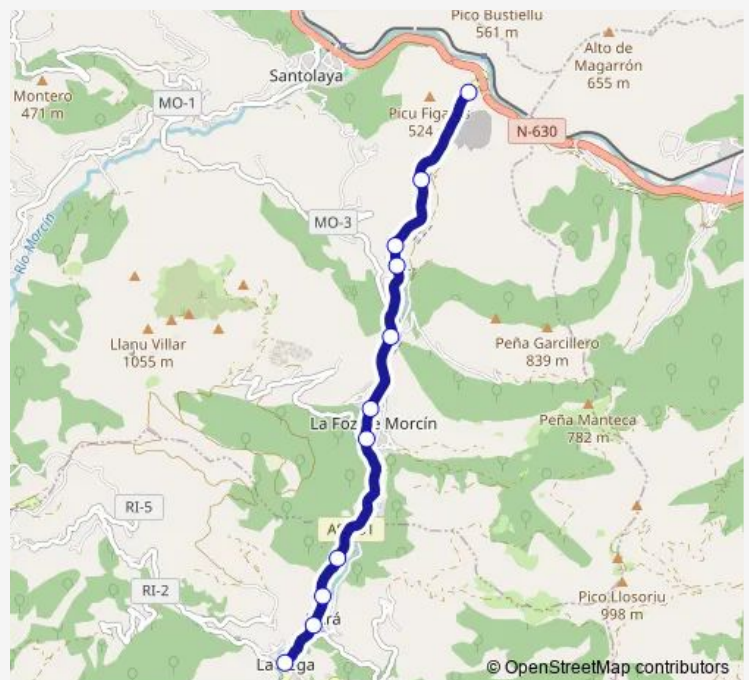

### Route schedule

[Molín DE Figares, El|Molino de Figares] Peñamiel [Cta 01590] — [Vega, LA] La Vega de Riosa [Cta 01600]

Monday	06:50
Tuesday	06:50
Wednesday	06:50
Thursday	06:50
Friday	06:50
Saturday	06:50
Sunday	06:50

### Route info

Direction: [Molín DE Figares, El|Molino de Figares] Peñamiel [Cta 01590]

Stops: 11

Trip Duration: 0 hour 12 min

■ Peñ — Peñamiel-Riosa

## Direction

[Vega, LA] La Vega de Riosa [Cta 01572] — [Molín DE Figares, El|Molino de Figares] Peñamiel [Cta 01582]

11 stops

[Open route schedule](#)

[Vega, LA] La Vega de Riosa [Cta 01572]

[Prunadiella/Prunadiel.La] La Fueya [Cta 01573]

## Route info

Direction: [Vega, LA] La Vega de Riosa [Cta 01572]

Stops: 11

Trip Duration: 0 hour 12 min

Peñ Bus time schedules and route maps are available in an offline PDF at [busmaps.com](https://busmaps.com). Use the [busmaps.com](https://busmaps.com) website to see live bus times, train schedule or subway schedule, and step-by-step directions for all public transit in Oviedo